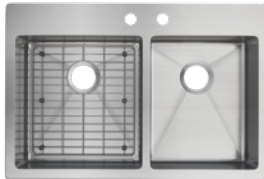

AQUA DIVIDE™

Low center wall allows you to use bowls separately or wash items over both bowls.

ECTSRA33229TBG

DUAL MOUNT | SLIM RIM

ECTSRO33229RTBG *Kit*

33" x 22" x 9"
36" Min. Cabinet Size
18 Gauge
Faucet Holes:
1, 2, 3, 4, 5

Kit Includes

ECTSR33229TBG *Kit*

33" x 22" x 9"
36" Min. Cabinet Size
18 Gauge
Faucet Holes:
1, 2, 3, 4, 5, FR2

Kit Includes

ECTSRA33229TBG *Kit*

33" x 22" x 9"
36" Min. Cabinet Size
18 Gauge
Faucet Holes:
1, 2, 3, 4, 5
with Aqua Divide