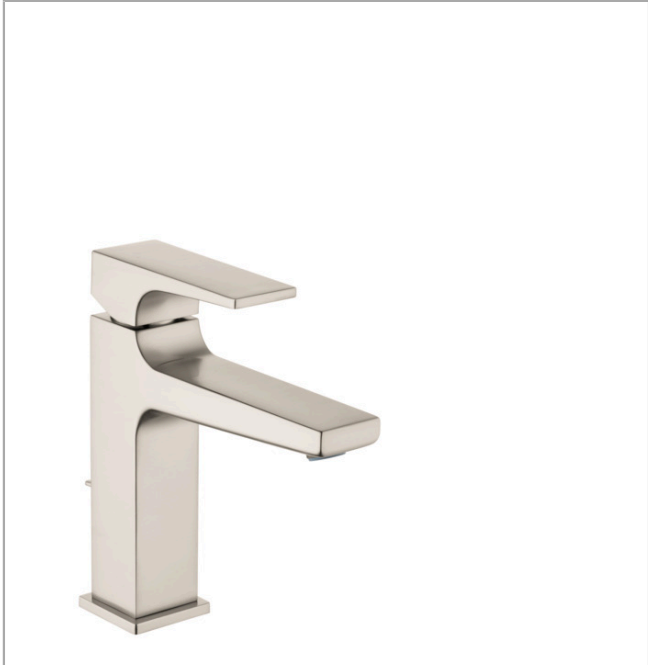

Metropol
Single-Hole Faucet 110 with Lever Handle and Pop-Up Drain, 0.5 GPM
 Finishes : **brushed nickel** Part no. : **32527821**

Description

Features

- Aerated spray
- Flow: 0.5 GPM (1.9 L/Min)
- Ceramic cartridge
- Includes pop-up drain

Item details

List Price \$ 504.00

Technology

Compliance

Product image

Scale drawing

Metropol
Single-Hole Faucet 110 with Lever Handle and Pop-Up Drain, 0.5 GPM
 Finishes : **brushed nickel** Part no. : **32527821**

Exploded drawing

Year of production: >01/20

Metropol

Single-Hole Faucet 110 with Lever Handle and Pop-Up Drain, 0.5 GPM

Finishes : **brushed nickel** Part no. : **32527821**

Spare parts list

Year of production: >01/20