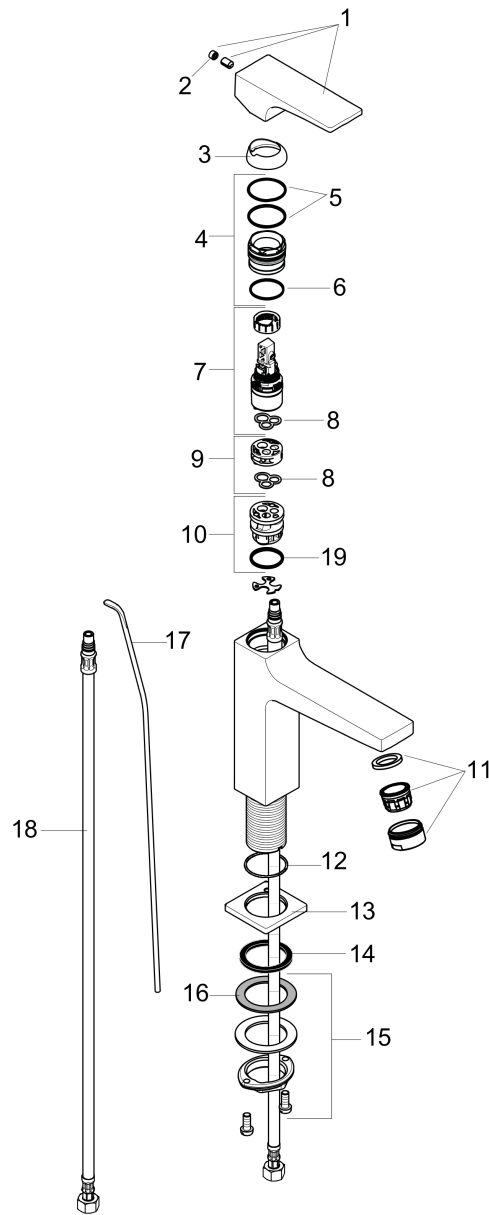

Metropol
Single-Hole Faucet 110 with Lever Handle and Pop-Up Drain, 0.5 GPM
 Finishes : **brushed nickel** Part no. : **32527821**

Description

Features

- Aerated spray
- Flow: 0.5 GPM (1.9 L/Min)
- Ceramic cartridge
- Includes pop-up drain

Item details

List Price \$ 504.00

Technology

Compliance

Product image

Scale drawing

Metropol
Single-Hole Faucet 110 with Lever Handle and Pop-Up Drain, 0.5 GPM
 Finishes : **brushed nickel** Part no. : **32527821**

Exploded drawing

Year of production: >01/20

Metropol

Single-Hole Faucet 110 with Lever Handle and Pop-Up Drain, 0.5 GPM

Finishes : **brushed nickel** Part no. : **32527821**

Spare parts list

Year of production: >01/20

Pos.	Description	Part no.	Price	PU
1	handle	92995820	-	1
2	screw cover	95704000	-	1
3	flange	92625820	-	1
4	nut	92689000	-	1
5	O-ring 27x1,5	92527000	-	1
6	O-ring 25x1,5	98146000	-	1
7	cartridge, assy	95973001	-	1
8	seal	98865000	-	1
9	adapter for cartridge	92628000	-	1
10	adapter for cartridge	98866000	-	1
11	aerator M24x1 (1,9 l/min)	92300820	-	1
12	O-ring 32x1,5	92936000	-	1
13	escutcheon	93048000	-	1
14	flat seal	98749000	-	1
15	fixing set (Ø 32)	13961000	-	1
16	lever collar	97548000	-	1
17	pull rod	96657820	-	1
18	connection hose 23½" M8x0,75 3/8"	98600001	-	1
19	O-ring 23x2	98398000	-	1
a	O-ring 7x1,5	98422000	-	1
b	pop up waste	88509820	-	1