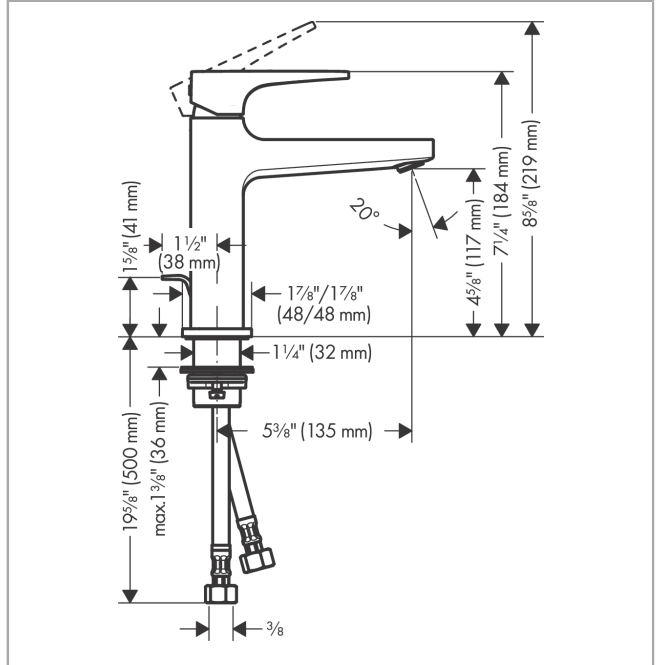

Metropol
Single-Hole Faucet 110 with Lever Handle and Pop-Up Drain, 0.5 GPM
 Finishes : **brushed nickel** Part no. : **32527821**

Description

Features

- Aerated spray
- Flow: 0.5 GPM (1.9 L/Min)
- Ceramic cartridge
- Includes pop-up drain

Item details

List Price \$ 504.00

Technology

Compliance

Product image

Scale drawing

Metropol
Single-Hole Faucet 110 with Lever Handle and Pop-Up Drain, 0.5 GPM
 Finishes : **brushed nickel** Part no. : **32527821**

Exploded drawing

Year of production: >01/20

Metropol

Single-Hole Faucet 110 with Lever Handle and Pop-Up Drain, 0.5 GPM

Finishes : **brushed nickel** Part no. : **32527821**

Spare parts list

Year of production: >01/20

Pos.	Description	Part no.	Price	PU
1	handle	92995820	-	1
2	screw cover	95704000	-	1
3	flange	92625820	-	1
4	nut	92689000	-	1
5	O-ring 27x1,5	92527000	-	1
6	O-ring 25x1,5	98146000	-	1
7	cartridge, assy	95973001	-	1
8	seal	98865000	-	1
9	adapter for cartridge	92628000	-	1
10	adapter for cartridge	98866000	-	1
11	aerator M24x1 (1,9 l/min)	92300820	-	1
12	O-ring 32x1,5	92936000	-	1
13	escutcheon	93048000	-	1
14	flat seal	98749000	-	1
15	fixing set (Ø 32)	13961000	-	1
16	lever collar	97548000	-	1
17	pull rod	96657820	-	1
18	connection hose 23½" M8x0,75 3/8"	98600001	-	1
19	O-ring 23x2	98398000	-	1
a	O-ring 7x1,5	98422000	-	1
b	pop up waste	88509820	-	1