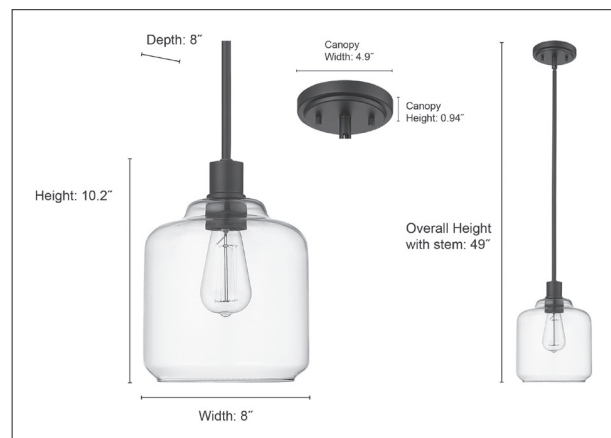

Millennium Lighting
105 Declaration Drive
McDonough, GA 30253
www.millenniumlighting.com