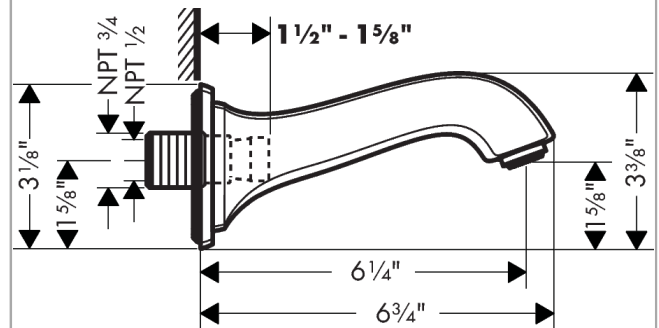

**Metropol Classic  
Tub Spout**

Finishes : **chrome** Part no. : **13425001**

**Description**

**Features**

- Solid brass
- Includes: 1/2" female and 3/4" male adaptor

**Item details**

List Price \$ 175.00

**Compliance**

**Product image**

**Scale drawing**

**Metropol Classic  
Tub Spout**

Finishes : **chrome**    Part no. : **13425001**

**Exploded drawing**

Year of production: >01/19

**Metropol Classic  
Tub Spout**

Finishes : **chrome**    Part no. : **13425001**

**Spare parts list**

Year of production: >01/19

Pos.	Description	Part no.	Price	PU
1	connecting thread	95658001	-	1
2	O-ring 13x2	98128000	-	1
3	hollow set screw M6x6	97660000	-	1
4	O-ring 48x5	98174000	-	1
5	aerator M24x1 (30 l/min)	96512000	-	1