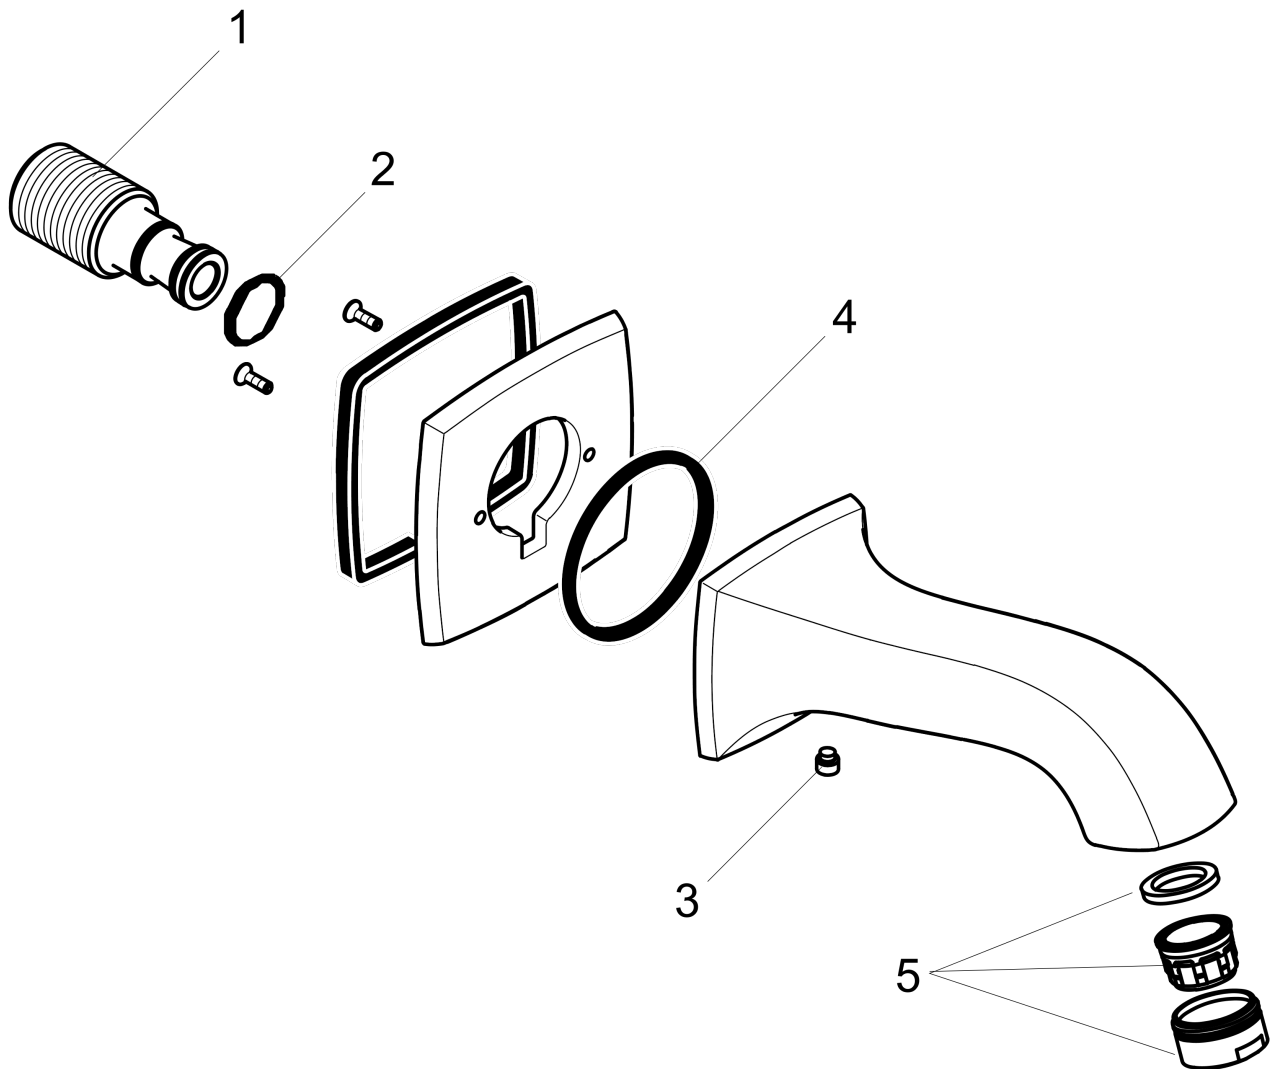

**Metropol Classic  
Tub Spout**

Finishes : **chrome** Part no. : **13425001**

**Description**

**Features**

- Solid brass
- Includes: 1/2" female and 3/4" male adaptor

**Item details**

List Price \$ 175.00

**Compliance**

**Product image**

**Scale drawing**

**Metropol Classic  
Tub Spout**

Finishes : **chrome**    Part no. : **13425001**

**Exploded drawing**

Year of production: >01/19

**Metropol Classic  
Tub Spout**

Finishes : **chrome**    Part no. : **13425001**

**Spare parts list**

Year of production: >01/19

Pos.	Description	Part no.	Price	PU
1	connecting thread	95658001	-	1
2	O-ring 13x2	98128000	-	1
3	hollow set screw M6x6	97660000	-	1
4	O-ring 48x5	98174000	-	1
5	aerator M24x1 (30 l/min)	96512000	-	1