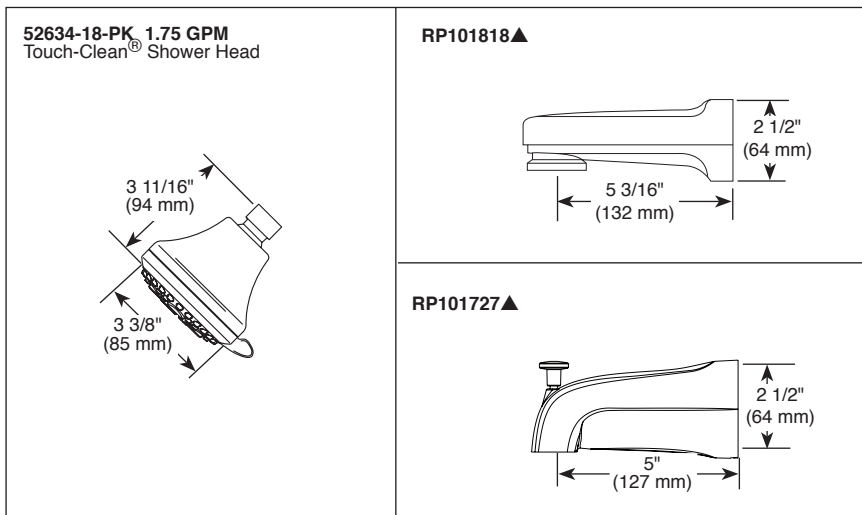

see what Delta can do™

TUB AND SHOWER FAUCET TRIM

- Classic Bath Collection
- Valve Only (T13022 Series)
- Shower Only (T13222 Series)
- Tub/Shower (T13422 Series)

Submitted Model No.: _____

Specific Features: _____

FEATURES:

- Monitor® 13 Series pressure balanced bath mixing valve

STANDARD SPECIFICATIONS:

- Shower head max flow rate 1.75 gpm @ 80 psi, 6.6 L/min @ 550 kPa
- Maintains a balanced pressure of hot and cold water even when a valve is turned on or off elsewhere in the system
- For use with MultiChoice® Universal rough valve body. (R10000 Series)
- Back-to-back installation capability
- Solid brass fabricated body
- Temperature only controlled with handle. Clear knob handle with red/blue indicators
- Field adjustable to limit handle rotation into hot water zone
- 120° maximum handle rotation
- All parts replaceable from the front of the valve
- Models with "PD" suffix supplied with 6" long pull-down diverter spout (RP101818)
- Tub port max flow rate 8.6 gpm @ 60 psi with R10000-UNBX
- Universal tub spout adapter included allows for thread, sweat or slip-on installation
- **Note:** Product will be marked with flow rate of specific shower head

COMPLIES WITH:

- ASME A112.18.1 / CSA B125.1
- ASSE 1016
- EPA WaterSense® - Applies to T13222, T13422, T13422-PD & 52634-18-PK

▲ Designate Proper Finish Suffix

Delta reserves the right (1) to make changes in specifications and materials, and (2) to change or discontinue models, both without notice or obligation. Dimensions are for reference only. See current full-line price book or www.deltafaucet.com for finish options and product availability.