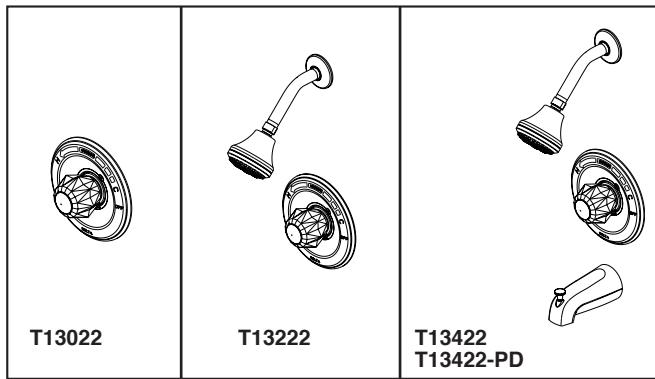

see what Delta can do™

TUB AND SHOWER FAUCET TRIM

- Classic Bath Collection
- Valve Only (T13022 Series)
- Shower Only (T13222 Series)
- Tub/Shower (T13422 Series)

Submitted Model No.: _____

Specific Features: _____

FEATURES:

- Monitor® 13 Series pressure balanced bath mixing valve

STANDARD SPECIFICATIONS:

- Shower head max flow rate 1.75 gpm @ 80 psi, 6.6 L/min @ 550 kPa
- Maintains a balanced pressure of hot and cold water even when a valve is turned on or off elsewhere in the system
- For use with MultiChoice® Universal rough valve body. (R10000 Series)
- Back-to-back installation capability
- Solid brass fabricated body
- Temperature only controlled with handle. Clear knob handle with red/blue indicators
- Field adjustable to limit handle rotation into hot water zone
- 120° maximum handle rotation
- All parts replaceable from the front of the valve
- Models with "PD" suffix supplied with 6" long pull-down diverter spout (RP101818)
- Tub port max flow rate 8.6 gpm @ 60 psi with R10000-UNBX
- Universal tub spout adapter included allows for thread, sweat or slip-on installation
- **Note:** Product will be marked with flow rate of specific shower head

COMPLIES WITH:

- ASME A112.18.1 / CSA B125.1
- ASSE 1016
- EPA WaterSense® - Applies to T13222, T13422, T13422-PD & 52634-18-PK

▲ Designate Proper Finish Suffix

Delta reserves the right (1) to make changes in specifications and materials, and (2) to change or discontinue models, both without notice or obligation. Dimensions are for reference only. See current full-line price book or www.deltafaucet.com for finish options and product availability.