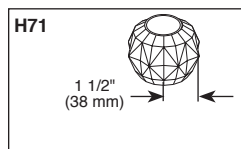

COMPLIES WITH:

- ASME A112.18.1 / CSA B125.1
- ASSE 1016
- EPA WaterSense® - Applies to T13222, T13422, T13422-PD & 52634-18-PK

▲ Designate Proper Finish Suffix

Delta reserves the right (1) to make changes in specifications and materials, and (2) to change or discontinue models, both without notice or obligation. Dimensions are for reference only. See current full-line price book or www.deltafaucet.com for finish options and product availability.

DSP-B-T13022 Rev. I

Delta Faucet Company

55 E. 111th Street, Indianapolis, IN 46280
350 South Edgeware Road, St. Thomas, ON N5P 4L1
© 2021 Delta Faucet Company