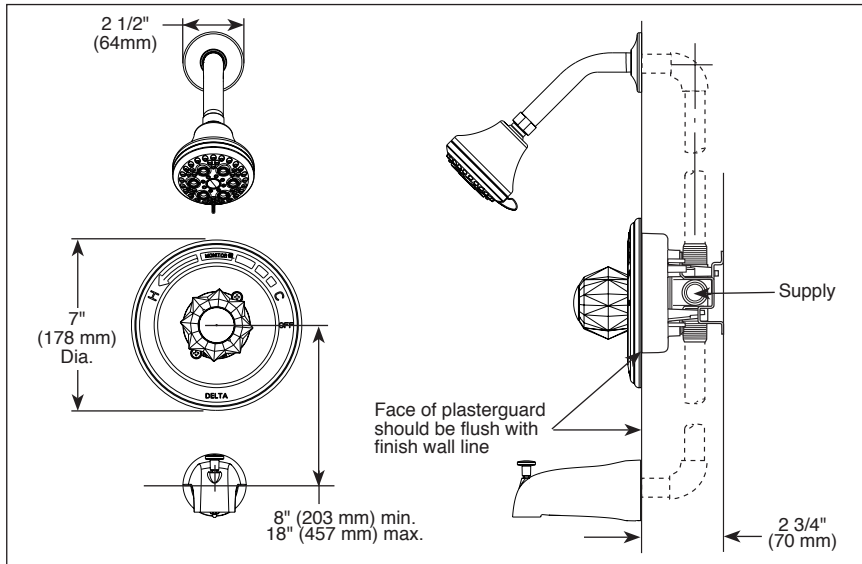

see what Delta can do™

TUB AND SHOWER FAUCET TRIM

- Classic Bath Collection
- Valve Only (T13022 Series)
- Shower Only (T13222 Series)
- Tub/Shower (T13422 Series)

Submitted Model No.: _____

Specific Features: _____

FEATURES:

- Monitor® 13 Series pressure balanced bath mixing valve

STANDARD SPECIFICATIONS:

- Shower head max flow rate 1.75 gpm @ 80 psi, 6.6 L/min @ 550 kPa
- Maintains a balanced pressure of hot and cold water even when a valve is turned on or off elsewhere in the system
- For use with MultiChoice® Universal rough valve body. (R10000 Series)
- Back-to-back installation capability
- Solid brass fabricated body
- Temperature only controlled with handle. Clear knob handle with red/blue indicators
- Field adjustable to limit handle rotation into hot water zone
- 120° maximum handle rotation
- All parts replaceable from the front of the valve
- Models with "PD" suffix supplied with 6" long pull-down diverter spout (RP101818)
- Tub port max flow rate 8.6 gpm @ 60 psi with R10000-UNBX
- Universal tub spout adapter included allows for thread, sweat or slip-on installation
- **Note:** Product will be marked with flow rate of specific shower head

COMPLIES WITH:

- ASME A112.18.1 / CSA B125.1
- ASSE 1016
- EPA WaterSense® - Applies to T13222, T13422, T13422-PD & 52634-18-PK

▲ Designate Proper Finish Suffix

Delta reserves the right (1) to make changes in specifications and materials, and (2) to change or discontinue models, both without notice or obligation. Dimensions are for reference only. See current full-line price book or www.deltafaucet.com for finish options and product availability.