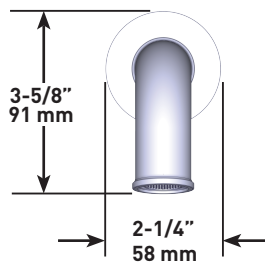

For warranty or additional information, contact:

U.S.A.
houseofrohl.com/support
1-800-777-9762

QUEBEC / MARITIMES / WESTERN CANADA
QUÉBEC / MARITIMES / OUEST CANADIEN
QUEBEC / MARITIMOS / CANADA OCCIDENTAL
houseofrohl.ca/support
1-866-473-8442

ONTARIO
houseofrohl.ca/support
1-800-287-5354

Riobel

PERRIN & ROWE®
LONDON

victoria ⊕ albert®

ROHL