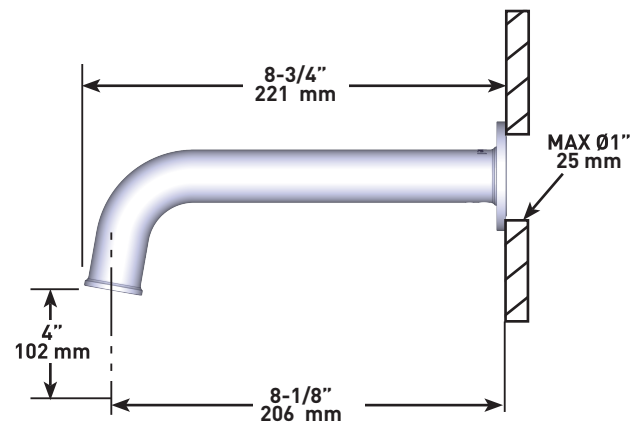

For warranty or additional information, contact:

U.S.A.
houseofrohl.com/support
1-800-777-9762

QUEBEC / MARITIMES / WESTERN CANADA
QUÉBEC / MARITIMES / OUEST CANADIEN
QUEBEC / MARITIMOS / CANADA OCCIDENTAL
houseofrohl.ca/support
1-866-473-8442

ONTARIO
houseofrohl.ca/support
1-800-287-5354

Riobel

PERRIN & ROWE®
LONDON

victoria ⊕ albert®

ROHL