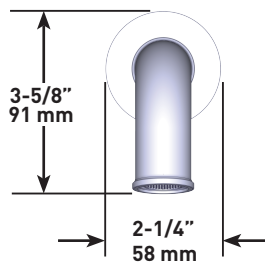

Si vous souhaitez obtenir de l'information supplémentaire à propos de la garantie ou de tout autre élément, communiquez avec :

U.S.A.
houseofrohl.com/support
1-800-777-9762

QUEBEC / MARITIMES / WESTERN CANADA
QUÉBEC / MARITIMES / OUEST CANADIEN
QUEBEC / MARITIMOS / CANADA OCCIDENTAL
houseofrohl.ca/support
1-866-473-8442

ONTARIO
houseofrohl.ca/support
1-800-287-5354

Riobel

PERRIN & ROWE®
LONDON

victoria ⊕ albert®

ROHL