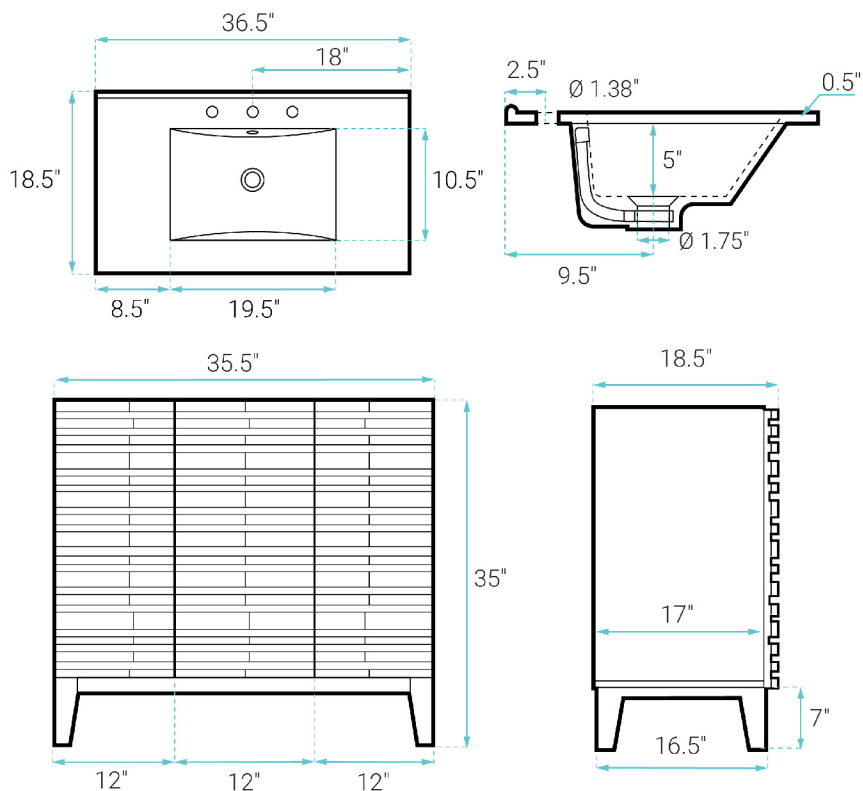

Cascade

Swiss Madison®
well made forever

Freestanding Vanity

SM-BV471-3MB

FEATURES:

- Sleek, freestanding design
- Glazed ceramic, single sink
- Standard 1.75" drain hole
- Standard 1.38" faucet hole
- Chrome-finish overflow
- Wooden legs

INSTALLATION:

Freestanding, assembly required

COLORS & FINISHES:

- Natural Oak: SM-BV471
- White Oak: SM-BV471W
- Black: SM-BV471B
- Brown Oak: SM-BV471BK

SPECIFICATIONS:

N.W: 91 lb.

W: 36.5" x D: 18.5" x H: 35.5"

Inner Sink: D: 10.5" x W: 19.5" x H: 5"

INCLUDED PARTS:

- Cabinet: SM-BV471-C
- Sink: SM-VT336-3MB

REQUIRED PARTS:

- Sink Drain*
- Drain Trap*
- Faucet*
- Water Supply Lines

*Sold Separately by Swiss Madison