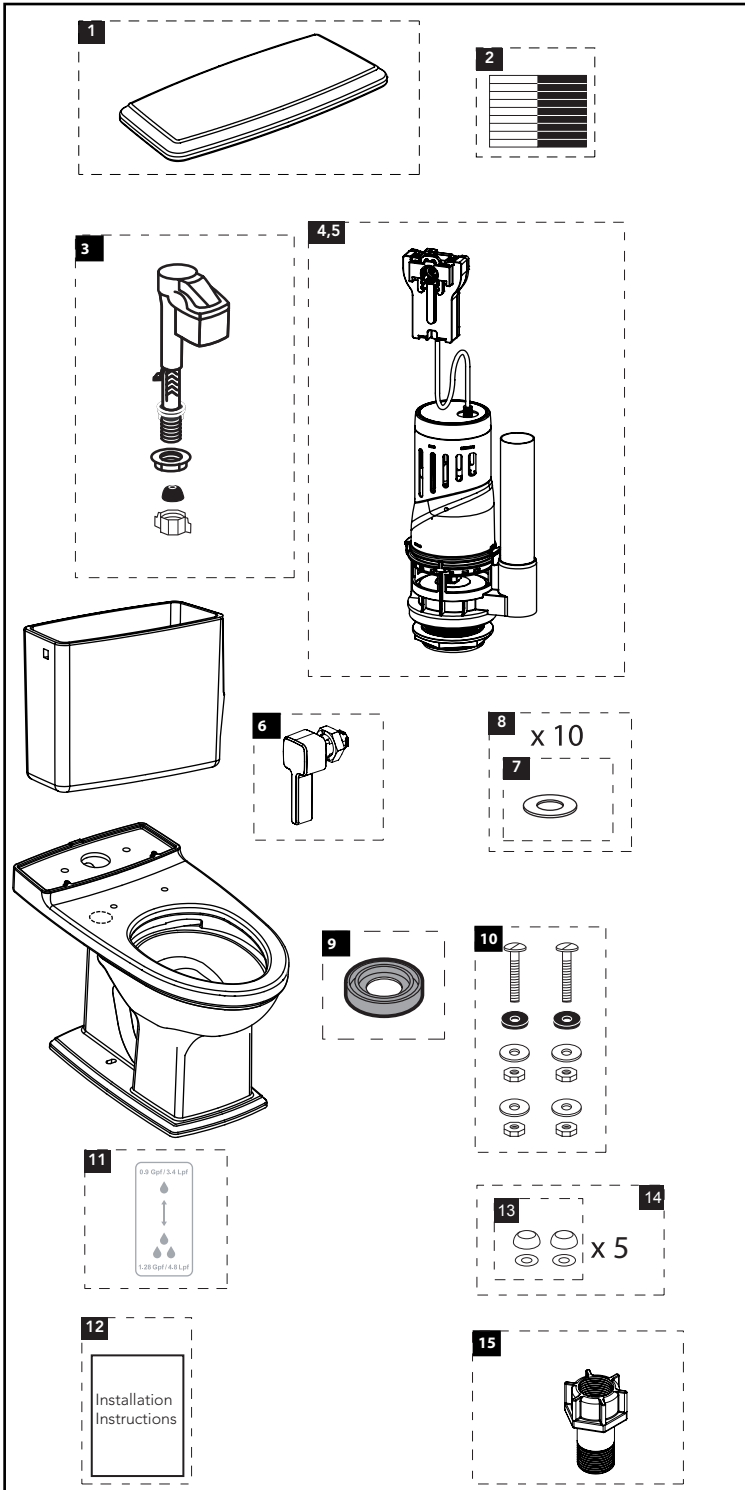

Note:

Product Number Explanations

Two-Piece Toilet

(CST) Gravity Type Toilet
(MS) Toilet & Seat Combo
(MW) Toilet & Washlet Combo
(SS) Seat
(SW) Washlet
(494) Model
(CE) 3D Tornado™
(M) Dual Flush
(F) Universal Height
(G) CeFIONtect™
(R) Right Hand

Tank

(ST) Tank
(494) Model Number
(M) Dual Flush
(R) Right Hand

Bowl

(CT) Bowl
(494) Model
(CE) 3D Tornado™
(F) Universal Height
(G) CeFIONtect™

Actual Product may vary slightly from illustration.