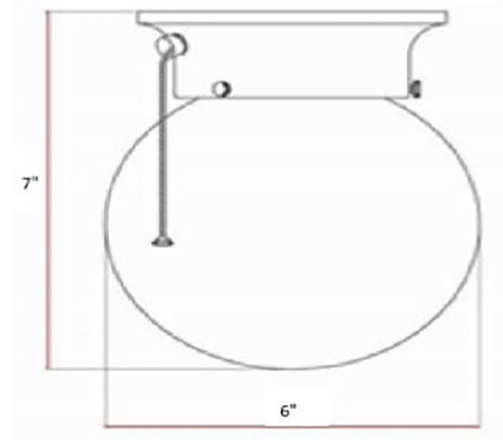

I-Light Flush Globe Ceiling Light with Pull Chain
Oil Rubbed Bronze

SPECIFICATIONS

MOUNTING:	Flush Mount	LED BRIGHTNESS (LUMENS):	N/A
SLOPED CEILING ADAPTABLE:	No	LED COLOR CORRELATED TEMPERATURE (CCT):	N/A
LAMP TYPE 1:	Maximum 60W Medium Base Bulb	LED COLOR RENDERING INDEX (CRI):	N/A
BULB INCLUDED:	No	LED EFFICACY:	N/A
WATTS PER BULB:	60W	LED AVERAGE RATED LIFE:	N/A
TOTAL WATTAGE:	60W	ENERGY EFFICIENT:	No
DIMMABLE:	Yes	LIGHTING AMPS:	0.5
MATERIAL CONSTRUCTION:	Steel	VOLTAGE:	120V
ASSEMBLED DIMENSIONS:	7" H x 6" L x 6" D		
WEIGHT:	1.19 lbs.		
BACKPLATE DIMENSIONS:	N/A		
CANOPY/PLATE DIMENSIONS:	1.75" H x 4.88" D		
GLASS/SHADE DIMENSIONS:	6" H x 5.75" L x 5.75" D		
GLASS/SHADE MATERIAL:	Glass		
GLASS/SHADE TYPE:	Opal		
GLASS/SHADE COLOR:	White		