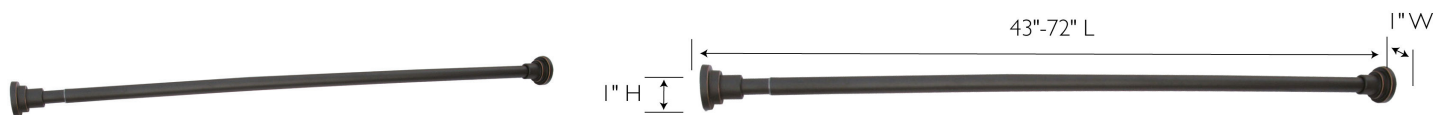

Adjustable Shower Rod
Oil Rubbed Bronze

SPECIFICATIONS

MATERIAL CONSTRUCTION:	Steel
PVD FINISH:	No
ASSEMBLY REQUIRED:	No
TOOLS NEEDED FOR INSTALLATION:	Phillips Screwdriver
ASSEMBLED DIMENSIONS:	1" H x 72" L x 1" D
ASSEMBLED WEIGHT:	2.1 lbs.
MIN. LENGTH:	43"
MAX LENGTH:	72"
SCREWS INCLUDED:	No
DRYWALL ANCHORS INCLUDED:	No
CENTER TO CENTER:	N/A