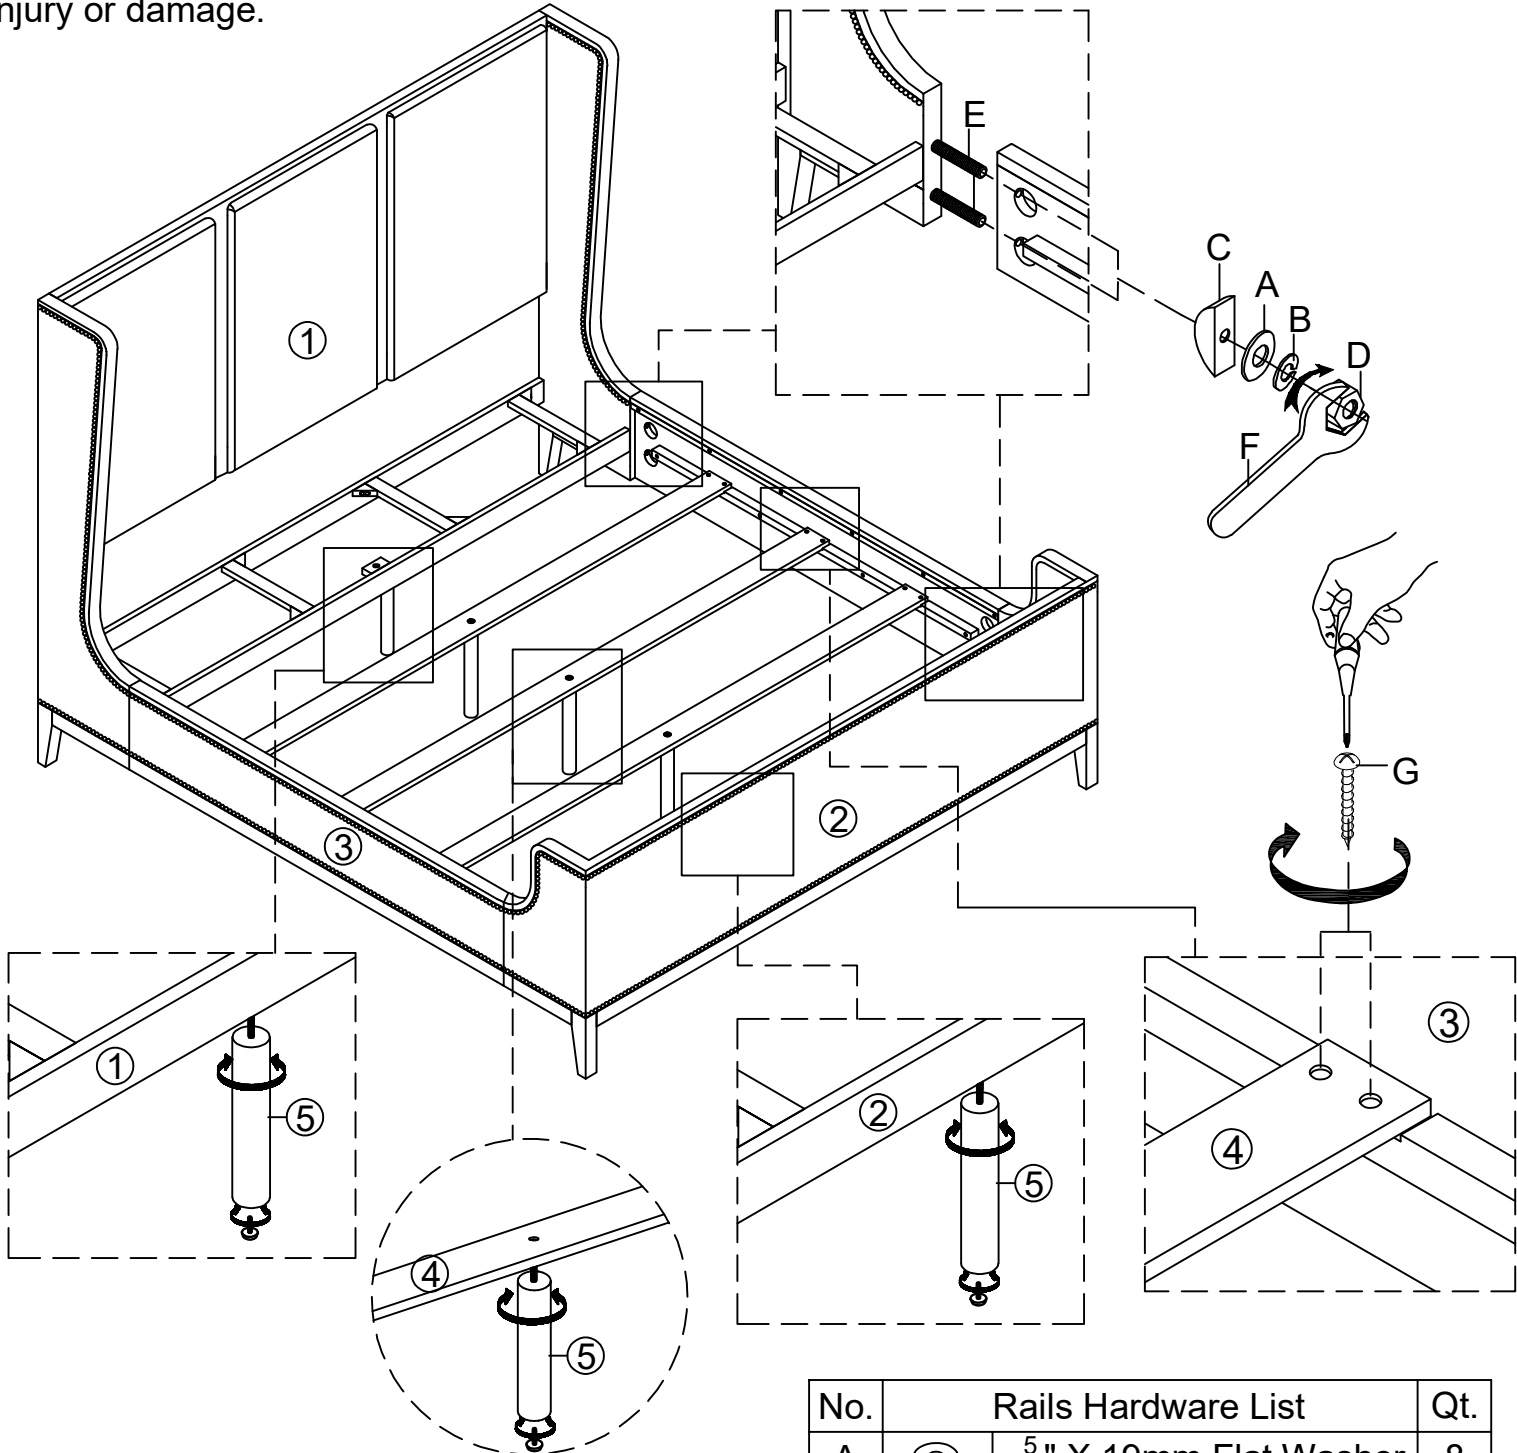

Thank you for purchasing this quality product from A.R.T. Furniture. Be sure to check all packing material for parts which may have come loose inside the carton during shipment. Identify and count all parts and compare with the parts list below.

Note: Some furniture is heavy, it is recommended that two people assembly this item to avoid injury or damage.

Parts List			
1		Headboard	1
2		Footboard	1
3		Side Rail	2
4		Slats	3
5		Center Legs	5

No.	Rails Hardware List		Qt.
A		$\frac{5}{16}$ " X 19mm Flat Washer	8
B		$\frac{5}{16}$ " Lock Washer	8
C		$\frac{5}{16}$ " Flat Washer	8
D		$\frac{5}{16}$ " Nut	8
E		$\frac{5}{16}$ " X $3\frac{1}{2}$ " Bolt	8
F		$\frac{5}{16}$ " Wrench	1
G		#8 X $1\frac{1}{4}$ " Wood Screw	12