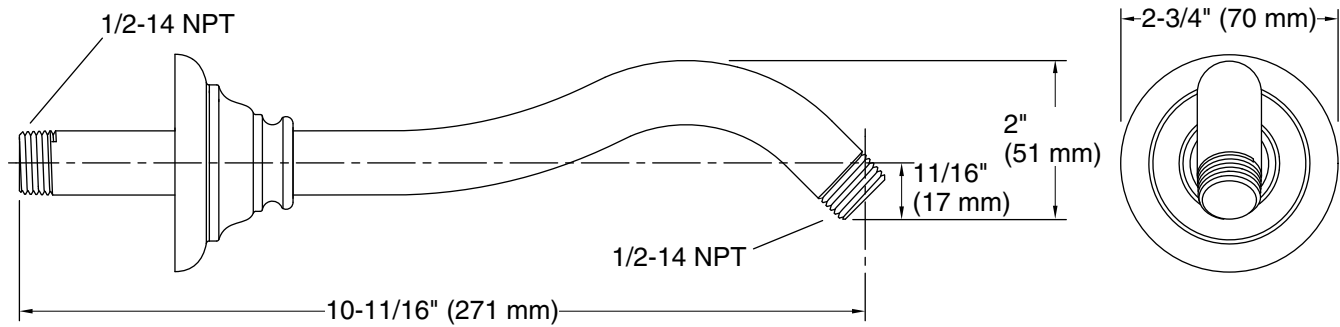

Features

- 1/2" NPT connection
- Coordinates with other products in the Artifacts collection
- 10-11/16" (297 mm) x 2-3/4" (70 mm) x 2-3/4" (70 mm)

Material

- Durable metal construction

Codes/Standards

None Applicable

Technical Information

All product dimensions are nominal.

Spout:

Notes

Measure your actual product for roughing-in details.