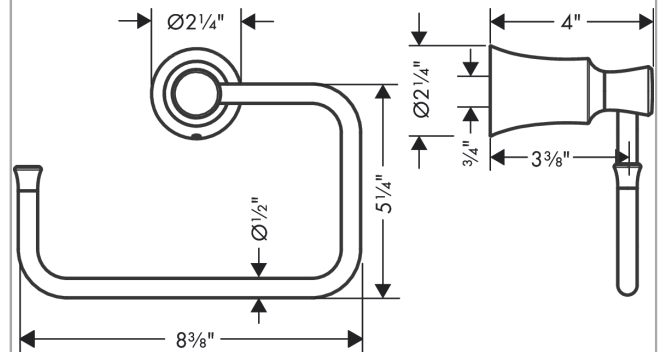

**Joleena
Towel Ring**

Finishes : **chrome** Part no. : **04786000**

Description

Features

- Metal holder
- Wall-mounted

Item details

List Price \$ 71.00

Compliance

Product image

Scale drawing

**Joleena
Towel Ring**

Finishes : **chrome** Part no. : **04786000**

Exploded drawing

Year of production: >09/19

Joleena

Towel Ring

Finishes : **chrome** Part no. : **04786000**

Spare parts list

Year of production: >**09/19**

Pos.	Description	Part no.	Price	PU
1	support element	93551000	-	1