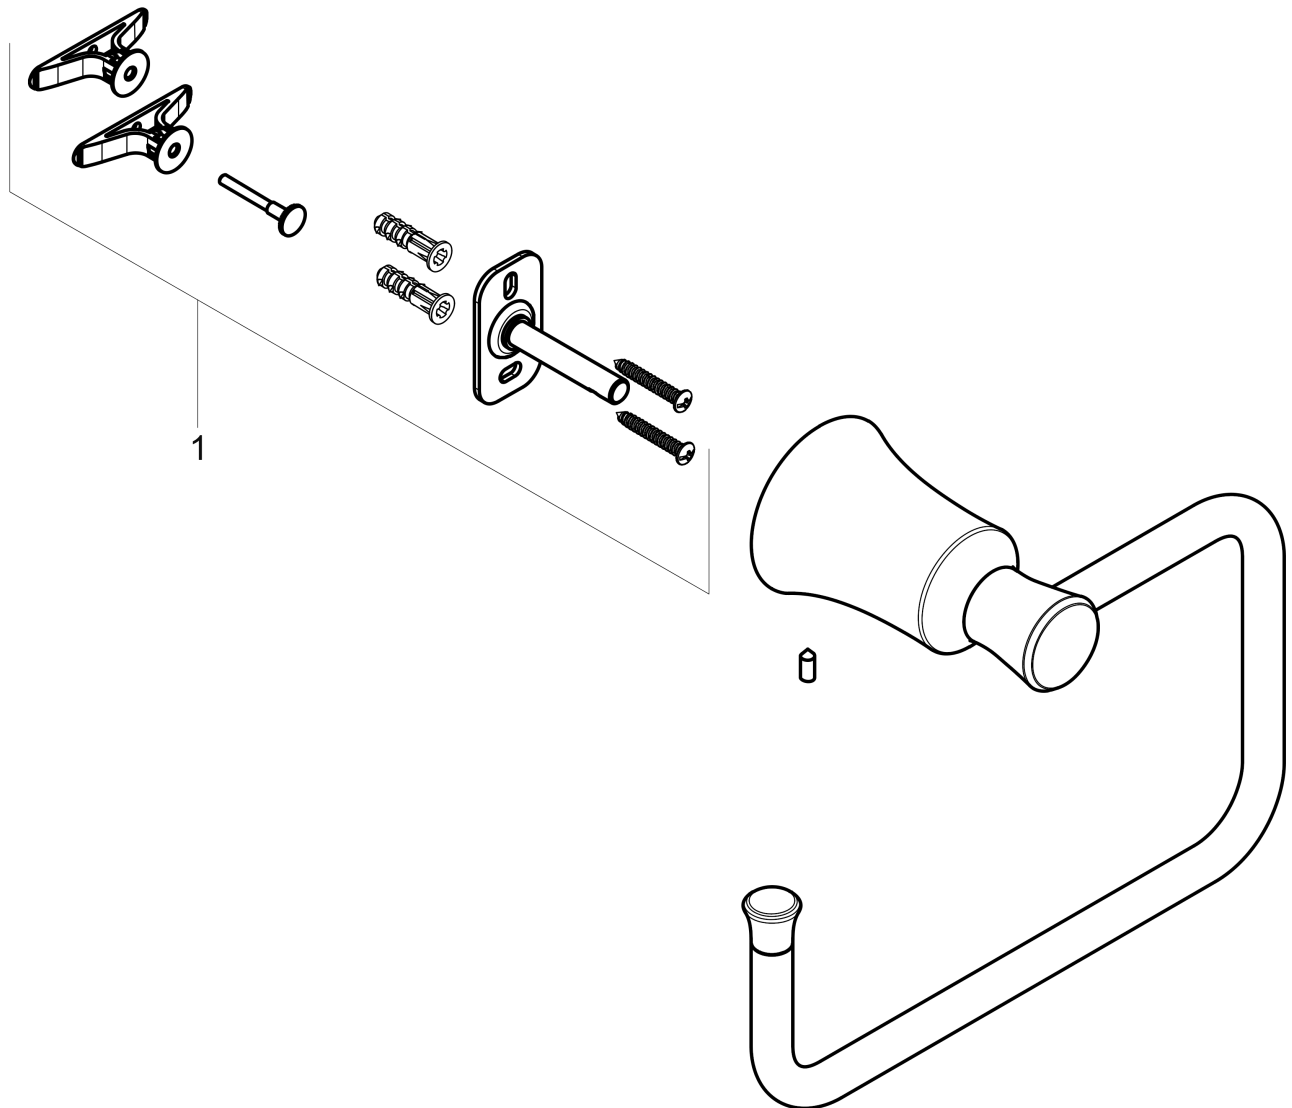

**Joleena
Towel Ring**

Finishes : **chrome** Part no. : **04786000**

Description

Features

- Metal holder
- Wall-mounted

Item details

List Price \$ 71.00

Compliance

Product image

Scale drawing

**Joleena
Towel Ring**

Finishes : **chrome** Part no. : **04786000**

Exploded drawing

Year of production: >09/19

Joleena

Towel Ring

Finishes : **chrome** Part no. : **04786000**

Spare parts list

Year of production: >**09/19**

Pos.	Description	Part no.	Price	PU
1	support element	93551000	-	1