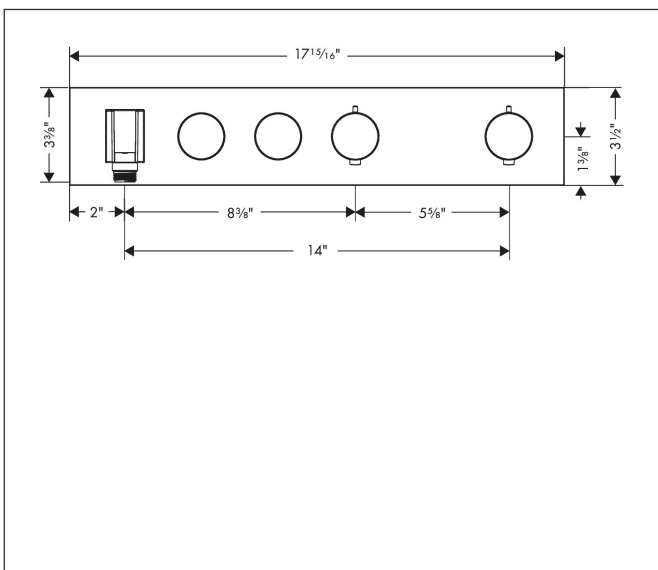

| | |
|-----------|---|
| Brand | AXOR |
| Art. Name | AXOR ShowerSolutions Thermostatic Module Trim Select for 2 Functions |
| Art. Nr. | 18355341 |
| Surface | brushed black chrome |
| Pos. | 1 |

Product Picture

Drawing

Features

- Consists of: Thermostatic Module Trim, Handshower holder
- Select push-button on/off control for 2 outlets
- Outlets may be operated simultaneously
- Flow: 1.77 GPM (6.7 L/Min)
- Thermostatic cartridge, Start/stop cartridge
- Anti-scald 100° safety stop
- Hose nut: For shower hoses with conical or cylindrical nut on both sides
- Thermostat is delivered with buttons Rain large and hand shower
- Optional accessory to limit total flow to 1.75 GPM @80 PSI where required