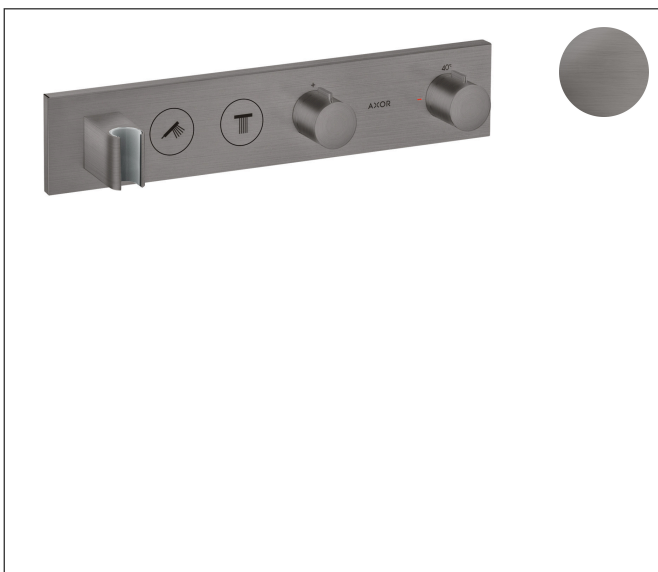

| | |
|-----------|---|
| Brand | AXOR |
| Art. Name | AXOR ShowerSolutions Thermostatic Module Trim Select for 2 Functions |
| Art. Nr. | 18355341 |
| Surface | brushed black chrome |
| Pos. | 1 |

Product Picture

Drawing

Features

- Consists of: Thermostatic Module Trim, Handshower holder
- Select push-button on/off control for 2 outlets
- Outlets may be operated simultaneously
- Flow: 1.77 GPM (6.7 L/Min)
- Thermostatic cartridge, Start/stop cartridge
- Anti-scald 100° safety stop
- Hose nut: For shower hoses with conical or cylindrical nut on both sides
- Thermostat is delivered with buttons Rain large and hand shower
- Optional accessory to limit total flow to 1.75 GPM @80 PSI where required