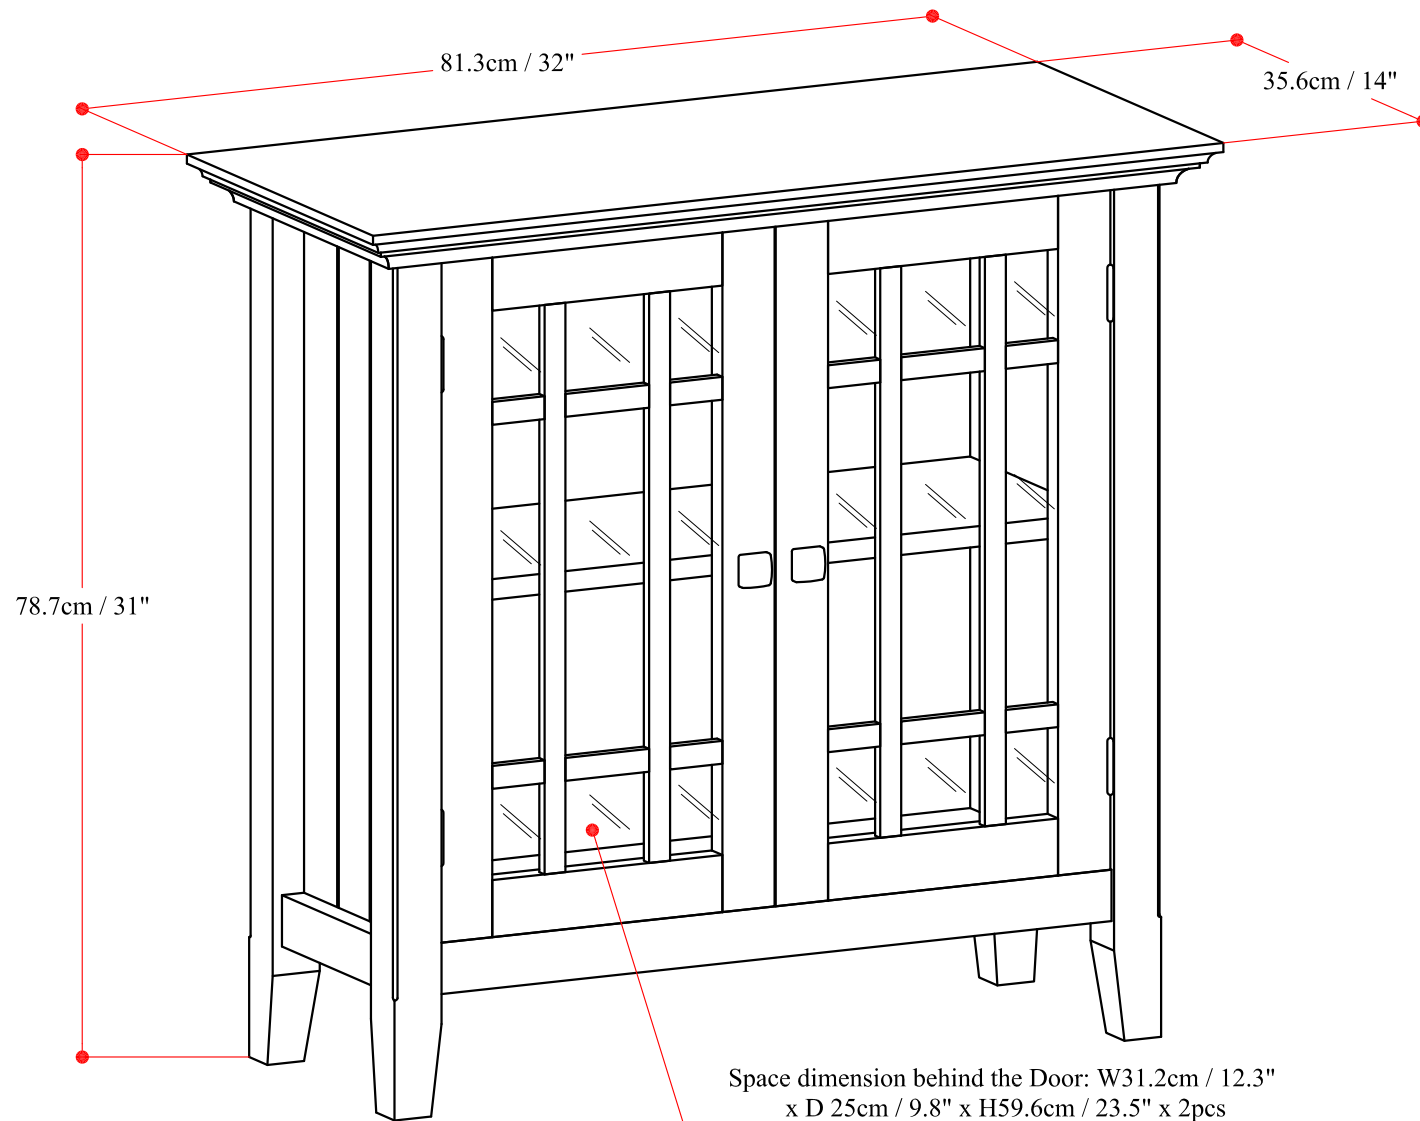

# BEDFORD LOW MEDIUM STORAGE

Net Weight : 37.6 ( lb )