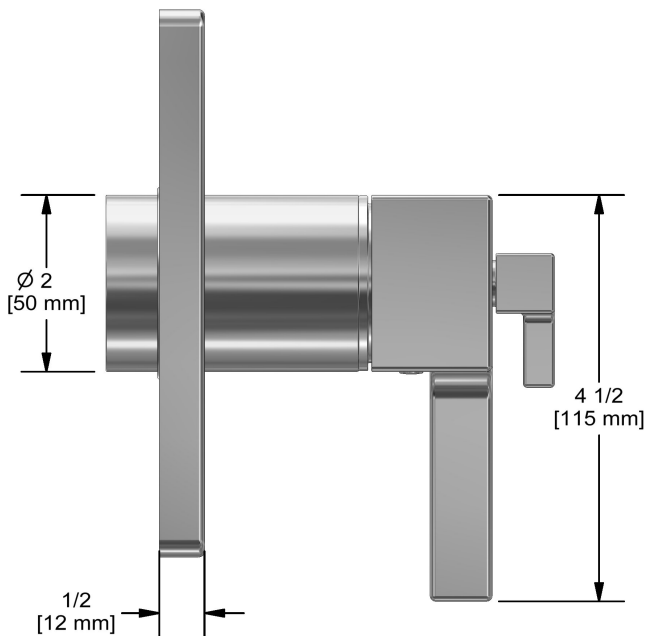

Sizes, models and finishes may differ from those presented.

Warranty

This **Riobel Inc.** product you have purchased carries a Limited Lifetime Warranty on the chrome, PVD finish, blacks and all working parts and is guaranteed from the initial purchase date against all manufacturing defects. All other finishes, including plastic components, are guaranteed for one year. All electric and/or electronic parts are covered by a 5-year limited warranty.

Customer Service

Ontario, West Canada : 888-287-5354 Quebec, Maritimes, United States : 866-473-8442