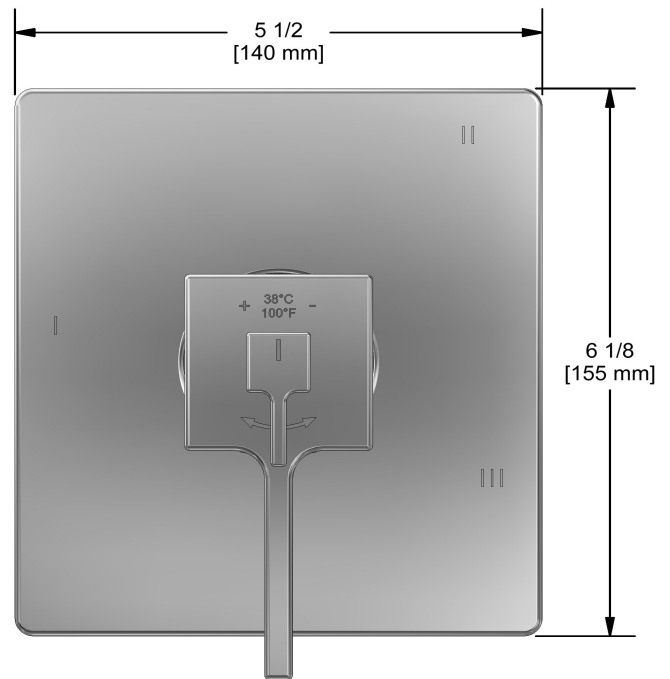

Sizes, models and finishes may differ from those presented.

Warranty

This **Riobel Inc.** product you have purchased carries a Limited Lifetime Warranty on the chrome, PVD finish, blacks and all working parts and is guaranteed from the initial purchase date against all manufacturing defects. All other finishes, including plastic components, are guaranteed for one year. All electric and/or electronic parts are covered by a 5-year limited warranty.

Customer Service

Ontario, West Canada : 888-287-5354 Quebec, Maritimes, United States : 866-473-8442