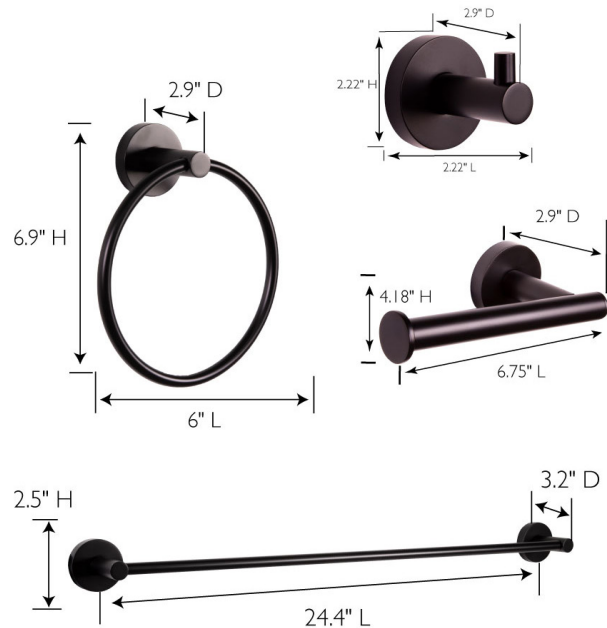

## Kelton 4-Piece Bath Accessory Kit

Matte Black

### SPECIFICATIONS

MATERIAL CONSTRUCTION:	Zinc/Alluminum
PVD FINISH:	No
ASSEMBLY REQUIRED:	No
TOOLS NEEDED FOR INSTALLATION:	Screwdriver
SCREWS INCLUDED:	Yes
DRYWALL ANCHORS INCLUDED:	Yes

WARRANTY:	1-Year limited warranty
LEGAL FOR SALE IN CALIFORNIA:	Yes
ADA COMPLIANT:	N/A