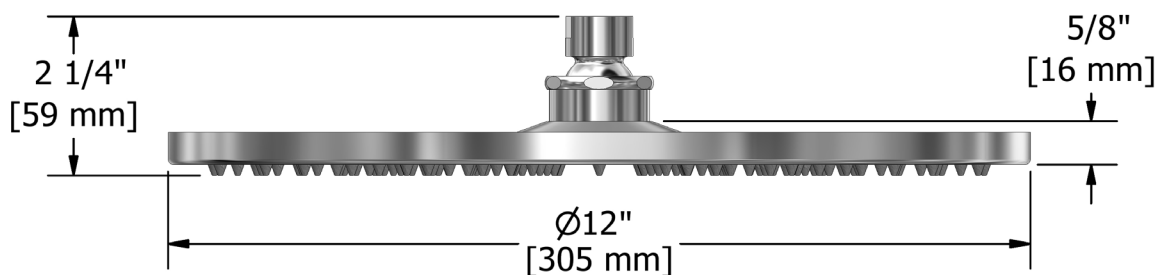

Tête de douche 30 cm (12")

**MODÈLES :** 472

UPC®

Certified by IAPMO R&T

**For warranty or additional information, contact:**