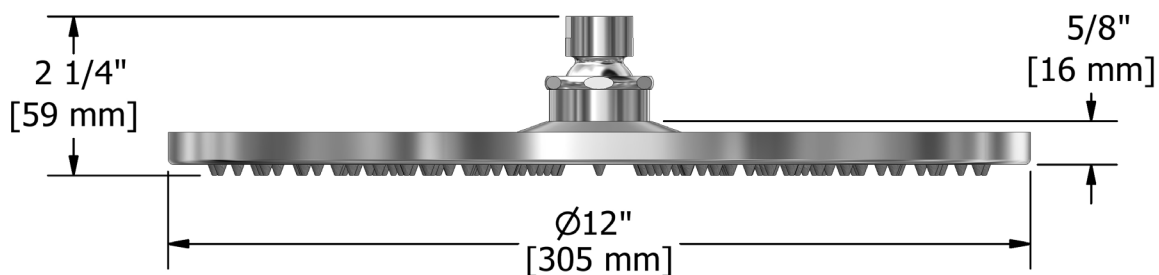

SPECIFICATIONS

DESCRIPTION

- 1 function

FLOW

- 7.6 L/min (2 gpm) (80psi) max / 5.7 L/min (1.5 gpm) (45 psi) min
- 6.8L/min (1.8 gpm) (80psi) max / 5.1 L/min (1.3 gpm) (45 psi) min (472-WS)

STANDARDS

- ASME A112.18.1 / CSA B125.1

WARRANTY

- Most products or parts carry "Limited Warranties" against manufacturing defects. For US customers please visit houseofrohl.com/support and for Canadian customers please visit houseofrohl.ca/support for complete product and finish warranty.

12" Rain Showerhead

MODELS: 472

For warranty or additional information, contact:

US Customers

U.S.A.
houseofrohl.com/support
1-800-777-9762

Canadian Customers

QUEBEC / MARITIMES / WESTERN CANADA
QUÉBEC / MARITIMES / OUEST CANADIEN
QUEBEC / MARITIMOS / CANADA OCCIDENTAL
houseofrohl.ca/support
1-866-473-8442

ONTARIO
houseofrohl.ca/support
1-800-287-5354