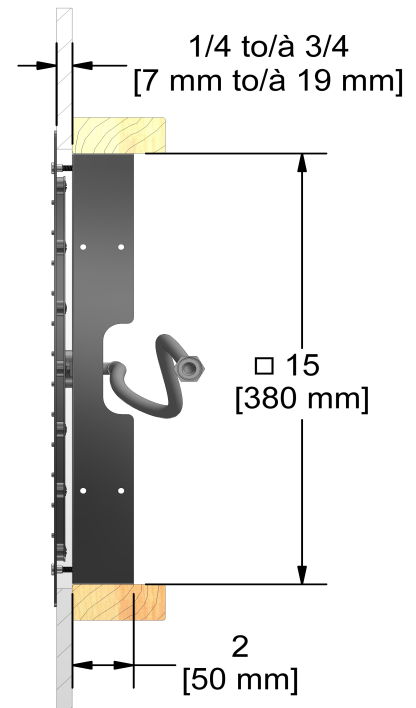

Certifications

- CSA B125.1
- ASME A112.18.1
- CMR248 Approval

cUPC®