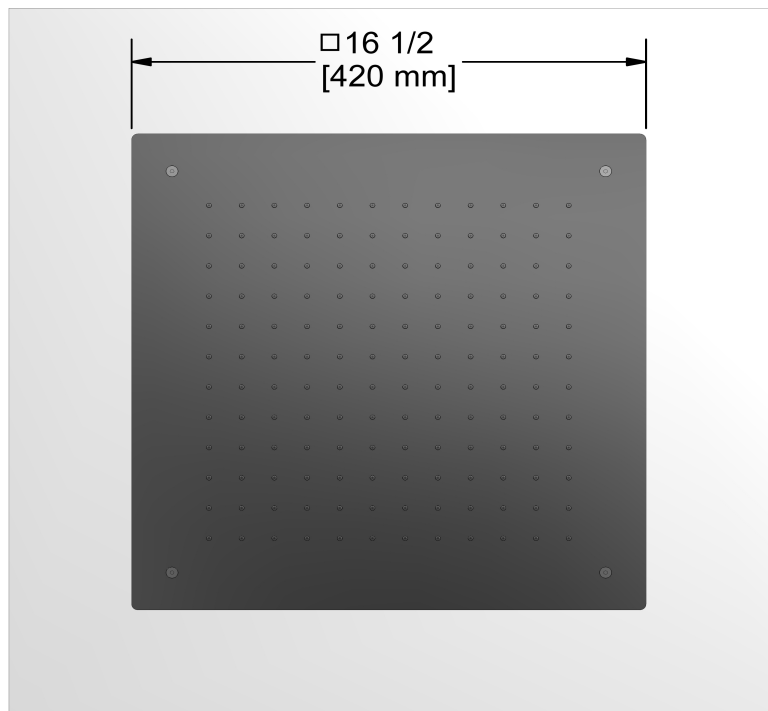

Certifications

- CSA B125.1
- ASME A112.18.1
- CMR248 Approval

cUPC®