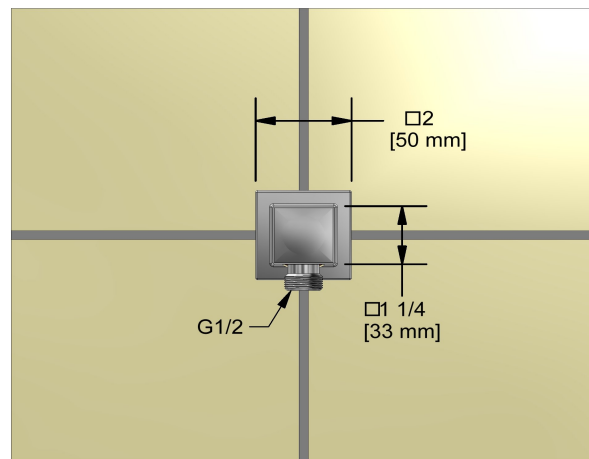

Sizes, models and finishes may differ from thoses presented.

Warranty

This **Riobel Inc.** product you have purchased carries a Limited Lifetime Warranty on the chrome, PVD finish, blacks and all working parts and is guaranteed from the initial purchase date against all manufacturing defects. All other finishes, including plastic components, are guaranteed for one year. All electric and/or electronic parts are covered by a 5-year limited warranty.

Customer Service

Ontario, West Canada : 888-287-5354 Quebec, Maritimes, United States : 866-473-8442

2020.11.07