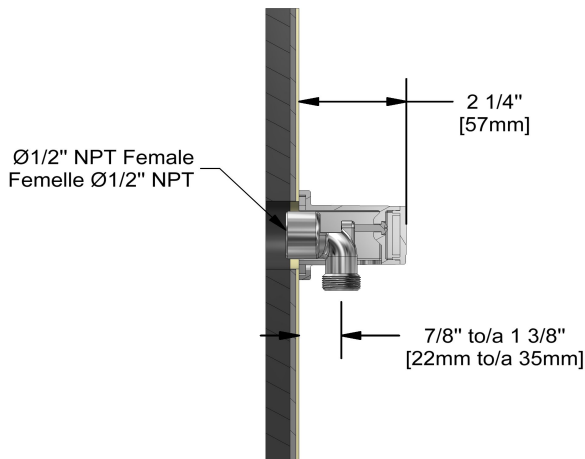

Sizes, models and finishes may differ from thoses presented.

Warranty

This **Riobel Inc.** product you have purchased carries a Limited Lifetime Warranty on the chrome, PVD finish, blacks and all working parts and is guaranteed from the initial purchase date against all manufacturing defects. All other finishes, including plastic components, are guaranteed for one year. All electric and/or electronic parts are covered by a 5-year limited warranty.

Customer Service

Ontario, West Canada : 888-287-5354 Quebec, Maritimes, United States : 866-473-8442

2020.11.07