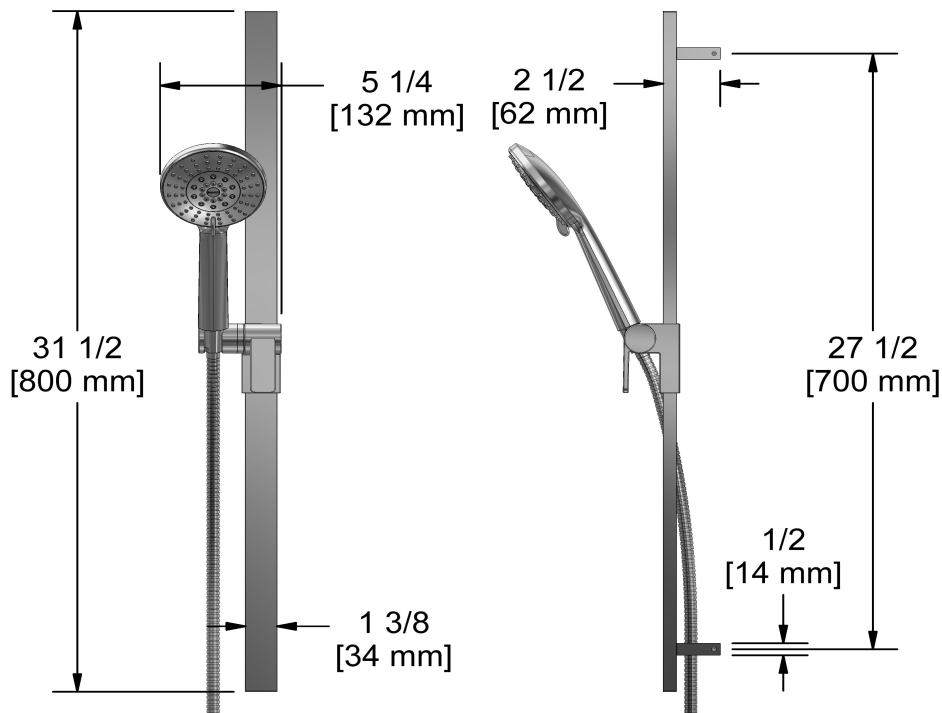

Certifications

- CSA B125.1
- ASME A112.18.1
- CMR248 Approval

Sizes, models and finishes may differ from those presented.

Warranty

This **Riobel Inc.** product you have purchased carries a Limited Lifetime Warranty on the chrome, PVD finish, blacks and all working parts and is guaranteed from the initial purchase date against all manufacturing defects. All other finishes, including plastic components, are guaranteed for one year. All electric and/or electronic parts are covered by a 5-year limited warranty.

Customer Service

Ontario, West Canada : 888-287-5354 Quebec, Maritimes, United States : 866-473-8442