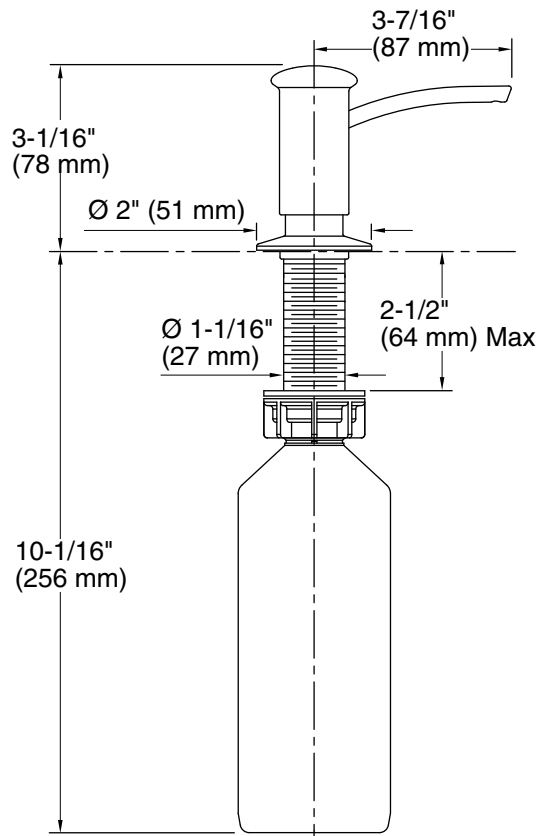

Features

- Holds up to 16 ounces of soap or lotion; refillable from top
- May be installed in predrilled sink holes or surfaces up to 2" thick
- Clamshell packed
- Coordinates with contemporary-style faucets

Technical Information

All product dimensions are nominal.

Material: Brass

Notes

Install this product according to the installation guide.