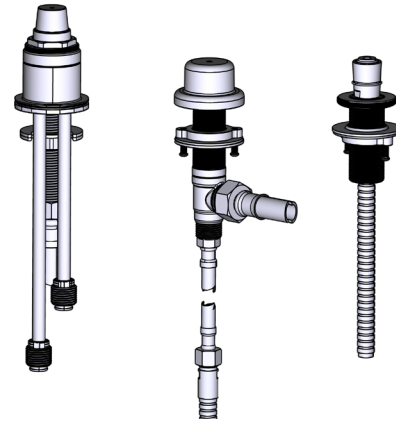

SPECIFICATIONS

DESCRIPTION

- RHTB
  - 1/2" inlet male NPT
- RHTB-EX
  - 1/2" inlet EXPANSION PEX
- RHTB-SPEX
  - 1/2" inlet PEX
- Rough only
- TXX10XX or TXX16XX trim required to complete

STANDARDS

- ASME A112.18.1 / CSA B125.1

WARRANTY

- Most products or parts carry "Limited Warranties" against manufacturing defects. For US customers please visit houseofrohl.com/support and for Canadian customers please visit houseofrohl.ca/support for complete product and finish warranty.

RHTB

3-piece deck-mount tub filler rough

MODELS:

RHTB
RHTB-EX
RHTB-SPEX

CONNECTION:

NPT
Expansion PEX
PEX