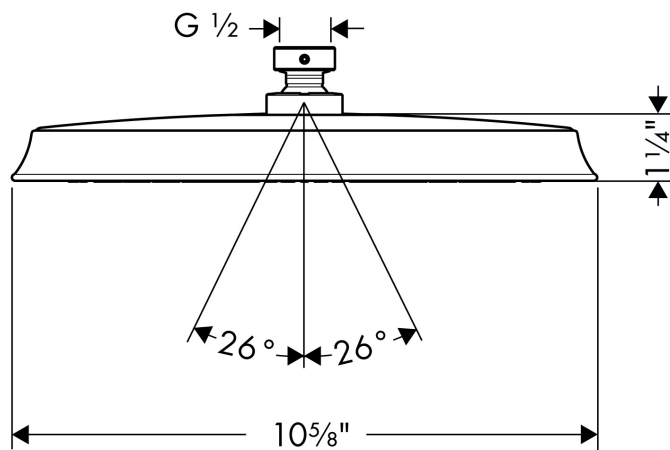

Brand hansgrohe
Art. Name **Raindance Classic** Showerhead 240 1-Jet PowderRain, 2.5 GPM
Art. Nr. 26921921
Surface rubbed bronze
Pos. 1

Product Picture

Drawing

Technology

Features

- Spray modes: PowderRain
- 180 no-clog spray channels
- Flow: 2.5 GPM (9.5 L/Min)
- Fully-finished matching spray face
- Spray face removable for cleaning