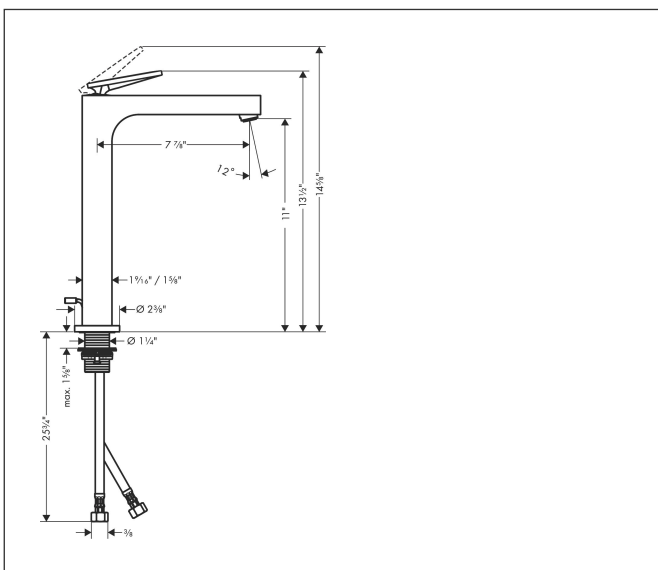

Brand AXOR
 Art. Name **AXOR Citterio** Single-Hole Faucet 280- Rhombic Cut, 1.2 GPM
 Art. Nr. 39151251
 Surface brushed gold optic
 Pos. 1

Product Picture

Drawing

Features

- Spray modes: Aerated spray
- Flow: 1.2 GPM (4.5 L/Min)
- Ceramic cartridge
- Does not include: Pop-up assembly