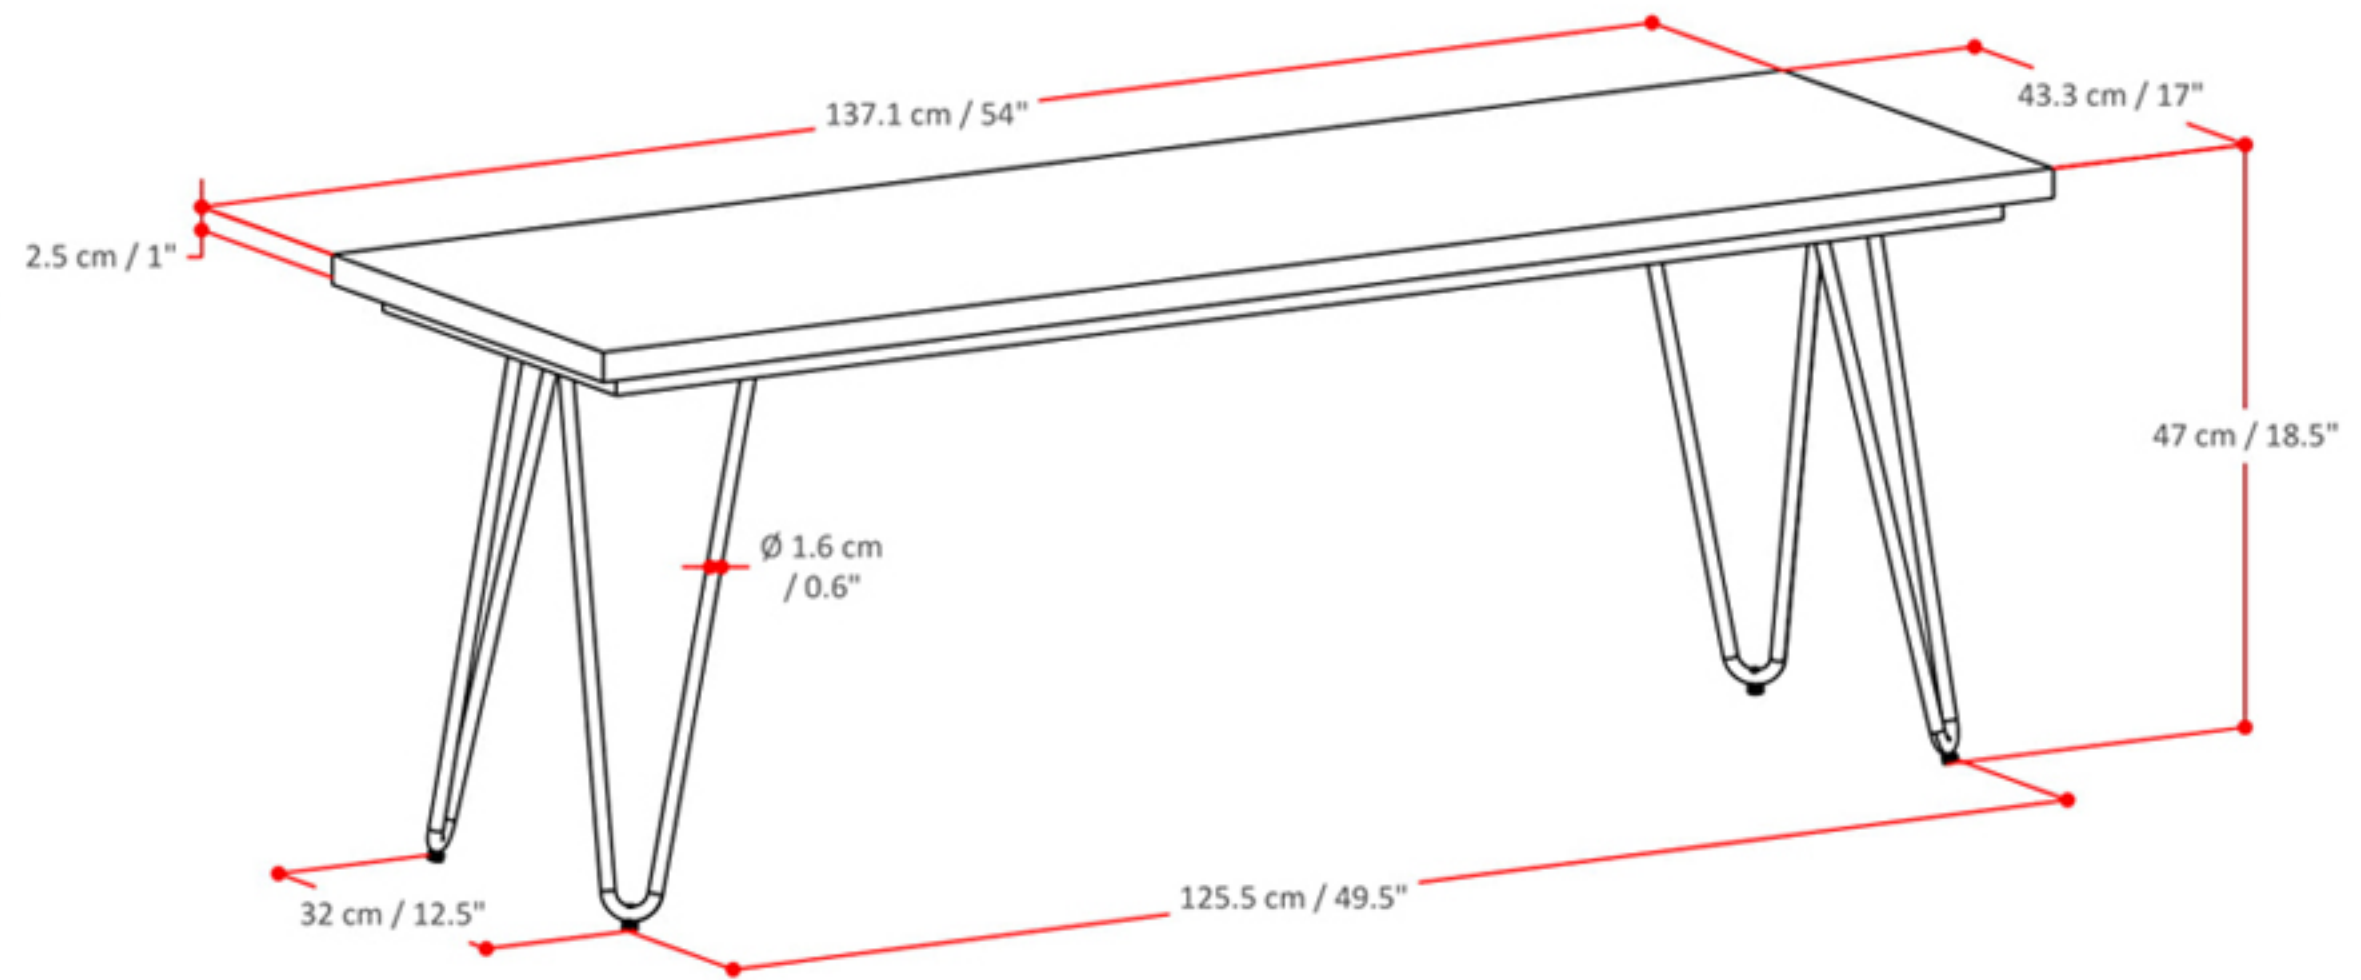

Net Weight- 99.8 (lbs)

Net Weight: 6.8 (lbs)

Net Weight- 47.7 (lbs)