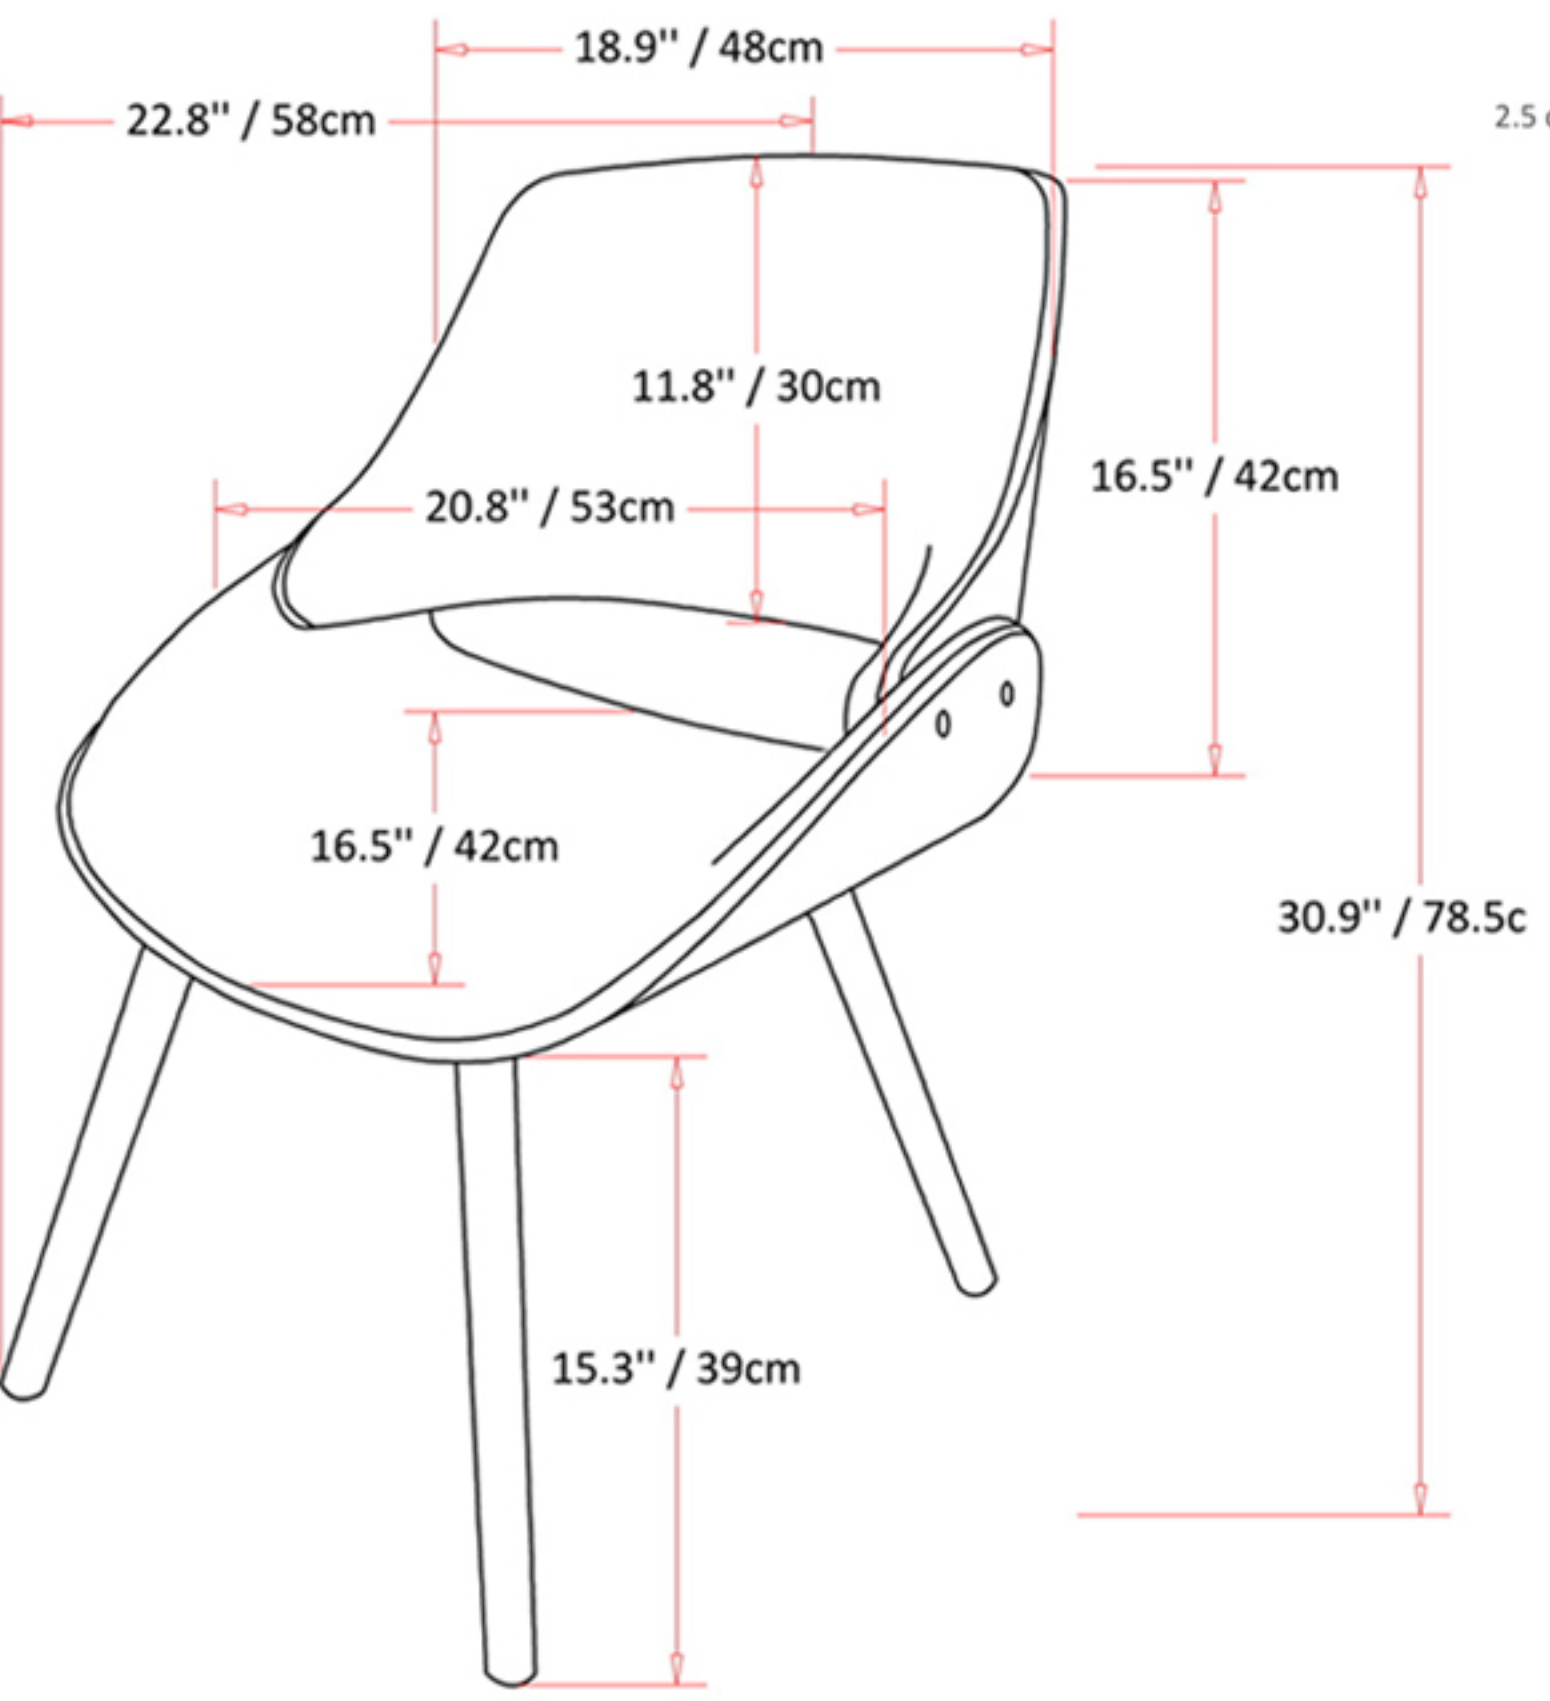

Net Weight- 99.8 (lbs)

Net Weight: 6.8 (lbs)

Net Weight- 47.7 (lbs)