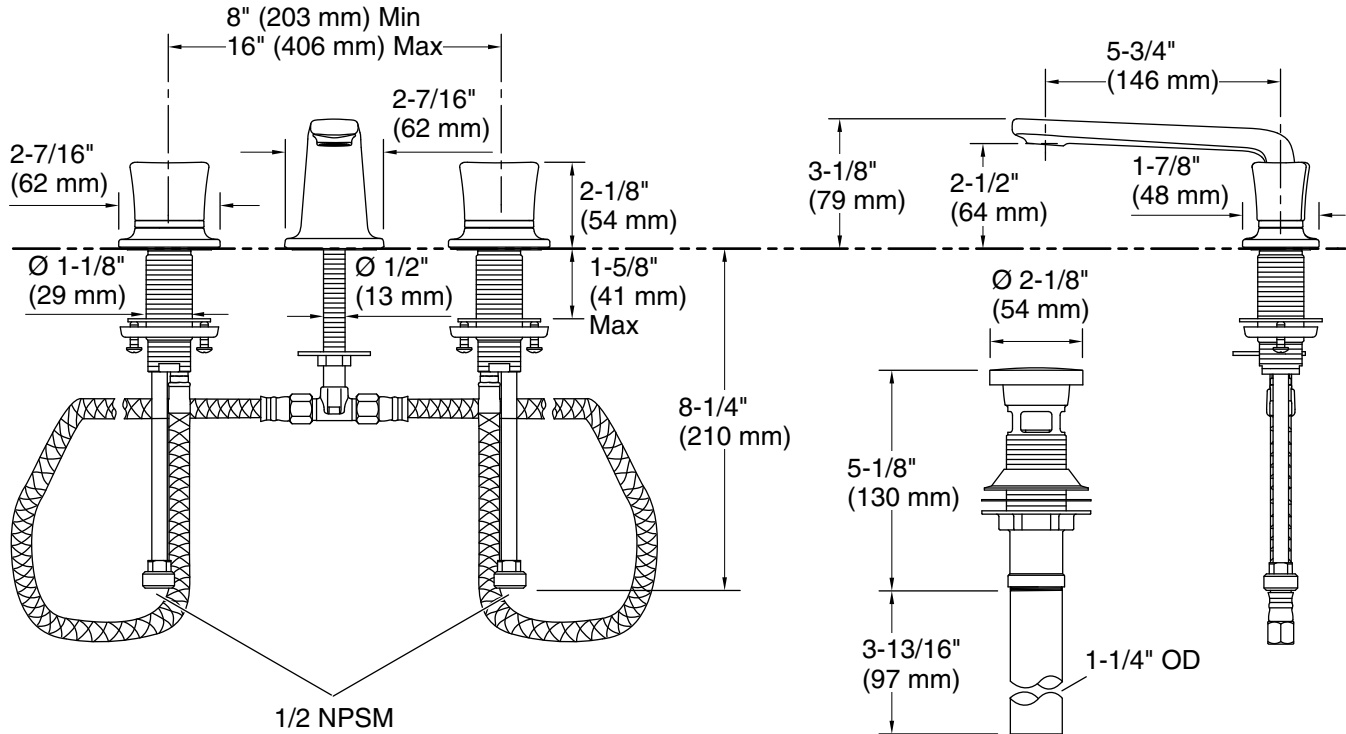

KALLISTA

Per Se® Decorative by KALLISTA
Sink faucet, low spout, Black Crystal knob handles
P24705-CB

Technical Information

All product dimensions are nominal.

Faucet flow rate: 1.2 gal/min (4.5 l/min)

Drain included: Yes

Drain with overflow: Yes

Spout:

Spout reach: 5-11/16" (145 mm)

Pressure/fixture Supply Requirements

Min flow rate: 1.2 gpm (4.5 lpm)

1-888-4-KALLISTA (1-888-452-5547)

Kallista reserves the right to make revisions without notice to product specifications.