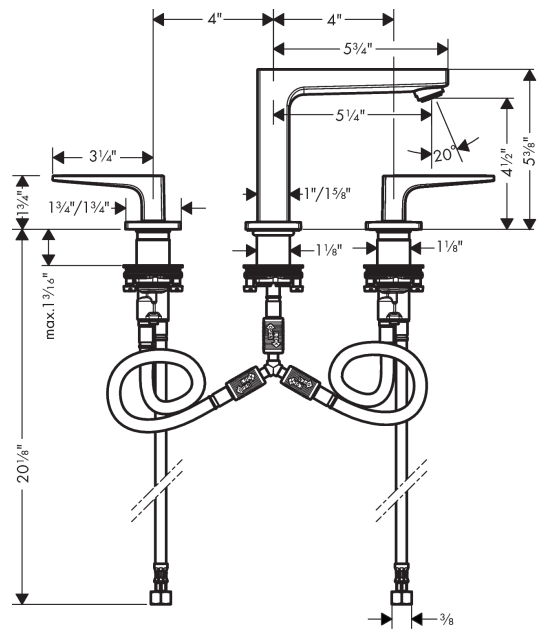

Metropol
Widespread Faucet 110 with Lever Handles, 1.2 GPM
 Finishes : **chrome** Part no. : **32518001**

Description

Features

- Aerated spray
- Flow: 1.2 GPM (4.5 L/Min)
- 90° ceramic valves
- Does not include: Pop-up assembly

Item details

List Price \$ 597.00

Technology

Compliance

Product image

Scale drawing

Metropol
Widespread Faucet 110 with Lever Handles, 1.2 GPM
 Finishes : **chrome** Part no. : **32518001**

Exploded drawing

Year of production: >01/18

Metropol

Widespread Faucet 110 with Lever Handles, 1.2 GPM

Finishes : **chrome** Part no. : **32518001**

Spare parts list

Year of production: >01/18

Pos.	Description	Part no.	Price	PU
1	spout 110 mm	93157000	-	1
2	aerator M24x1 (4,5 l/min)	93202000	-	1
3	service tool	95661000	-	1
4	O-ring 21x1,5	98219000	-	1
5	escutcheon for spout	92906000	-	1
6	flat seal	98749000	-	1
7	O-ring 26x4	92191000	-	1
8	connection hose 200 mm M10x1	92913000	-	1
9	O-ring 8x1,75	97827000	-	1
10	fixing set (Ø 28)	92909000	-	1
11	lever collar	97548000	-	1
12	hose connection angel	92905000	-	1
13	O-Ring 14x1,5	98201000	-	1
14	escutcheon	92915000	-	1
15	handle fixing set	98932000	-	1
16	shut off unit right closing	98817001	-	1
17	shut off unit left closing	95366001	-	1
18	O-ring 33x2,5	92907000	-	1
19	connection hose 400 mm M10x1	92914000	-	1
20	connection hose 18½" M8x0,75 3/8"	96321001	-	1
a	handle for hot water	92916000	-	1
b	handle for cold water	92917000	-	1