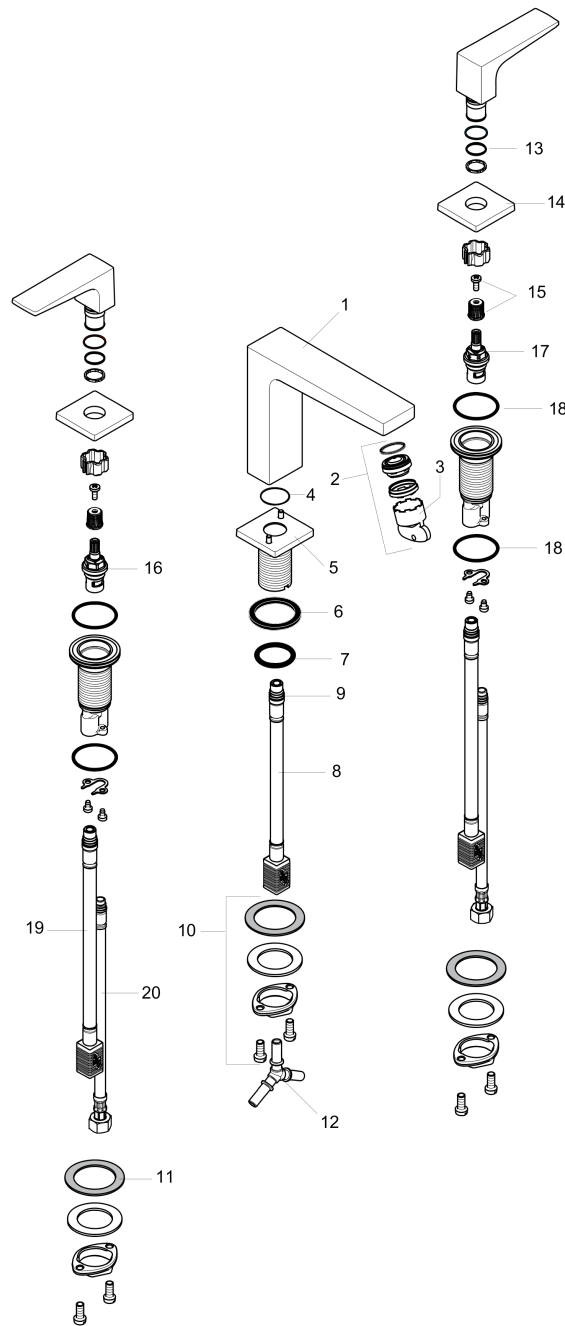

Metropol
Widespread Faucet 110 with Lever Handles, 1.2 GPM
 Finishes : **chrome** Part no. : **32518001**

Description

Features

- Aerated spray
- Flow: 1.2 GPM (4.5 L/Min)
- 90° ceramic valves
- Does not include: Pop-up assembly

Item details

List Price \$ 597.00

Technology

Compliance

Product image

Scale drawing

Metropol
Widespread Faucet 110 with Lever Handles, 1.2 GPM
 Finishes : **chrome** Part no. : **32518001**

Exploded drawing

Year of production: >01/18

Metropol

Widespread Faucet 110 with Lever Handles, 1.2 GPM

Finishes : **chrome** Part no. : **32518001**

Spare parts list

Year of production: >01/18

Pos.	Description	Part no.	Price	PU
1	spout 110 mm	93157000	-	1
2	aerator M24x1 (4,5 l/min)	93202000	-	1
3	service tool	95661000	-	1
4	O-ring 21x1,5	98219000	-	1
5	escutcheon for spout	92906000	-	1
6	flat seal	98749000	-	1
7	O-ring 26x4	92191000	-	1
8	connection hose 200 mm M10x1	92913000	-	1
9	O-ring 8x1,75	97827000	-	1
10	fixing set (Ø 28)	92909000	-	1
11	lever collar	97548000	-	1
12	hose connection angel	92905000	-	1
13	O-Ring 14x1,5	98201000	-	1
14	escutcheon	92915000	-	1
15	handle fixing set	98932000	-	1
16	shut off unit right closing	98817001	-	1
17	shut off unit left closing	95366001	-	1
18	O-ring 33x2,5	92907000	-	1
19	connection hose 400 mm M10x1	92914000	-	1
20	connection hose 18½" M8x0,75 3/8"	96321001	-	1
a	handle for hot water	92916000	-	1
b	handle for cold water	92917000	-	1