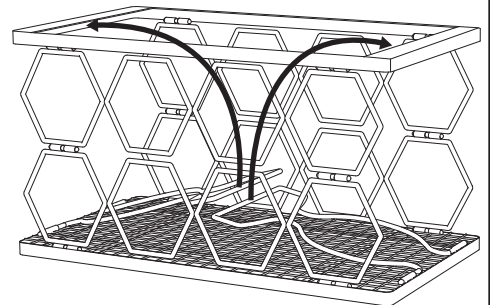

COLLAPSIBLE TABLETOP WINE RACK

CFT-666

Review all assembly and care information carefully before using this product. Save this manual for future reference.
Assemble components on a soft, clean surface to avoid damaging the finish.

 Inspect packaging to ensure all parts are accounted for before disposing of packing materials.
 Save the packing slip.

ASSEMBLY

Lift the top frame of the wine rack upward until it is fully extending. Then, lift the side supports and position them under the top frame, as shown.