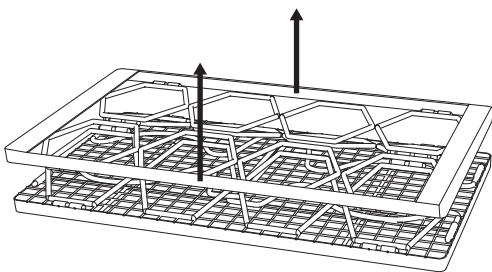

COLLAPSIBLE TABLETOP WINE RACK

CFT-666

Review all assembly and care information carefully before using this product. Save this manual for future reference.
Assemble components on a soft, clean surface to avoid damaging the finish.

 Inspect packaging to ensure all parts are accounted for before disposing of packing materials.
 Save the packing slip.

ASSEMBLY

Lift the top frame of the wine rack upward until it is fully extending. Then, lift the side supports and position them under the top frame, as shown.