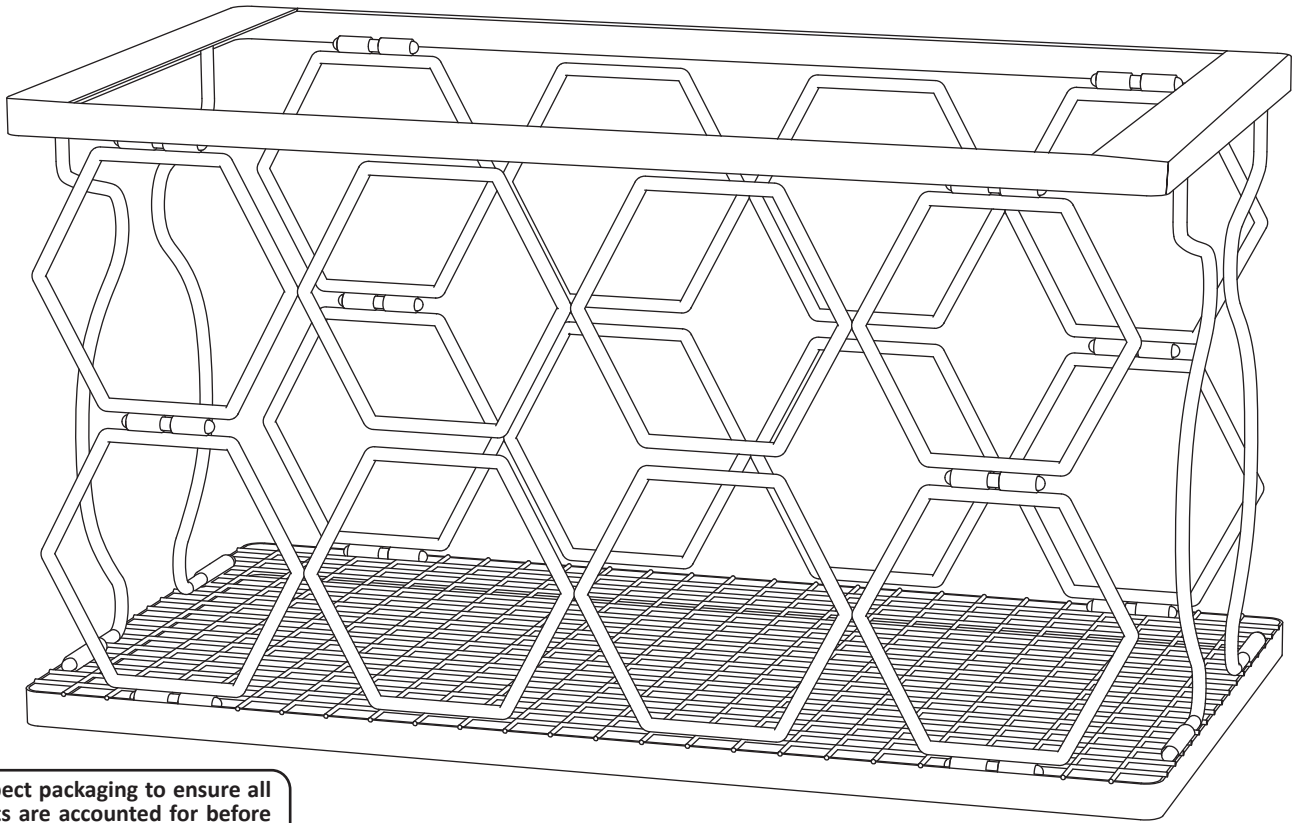

COLLAPSIBLE TABLETOP WINE RACK

CFT-666

Review all assembly and care information carefully before using this product. Save this manual for future reference.
Assemble components on a soft, clean surface to avoid damaging the finish.

 Inspect packaging to ensure all parts are accounted for before disposing of packing materials.
 Save the packing slip.

ASSEMBLY

Lift the top frame of the wine rack upward until it is fully extending. Then, lift the side supports and position them under the top frame, as shown.