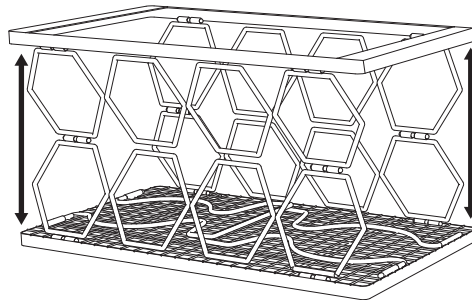

COLLAPSIBLE TABLETOP WINE RACK

CFT-666

Review all assembly and care information carefully before using this product. Save this manual for future reference.
Assemble components on a soft, clean surface to avoid damaging the finish.

 Inspect packaging to ensure all parts are accounted for before disposing of packing materials.
 Save the packing slip.

ASSEMBLY

Lift the top frame of the wine rack upward until it is fully extending. Then, lift the side supports and position them under the top frame, as shown.