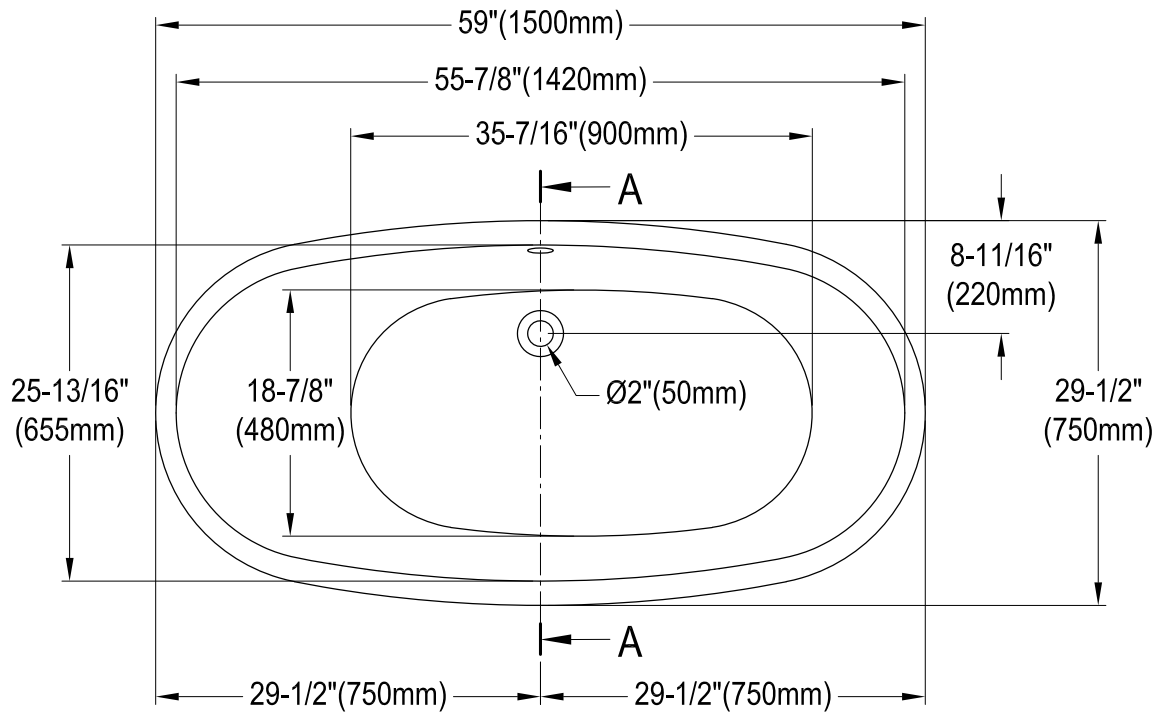

VTOV593023U

59" Freestanding Acrylic Tub with Drain

M12 x 80 (6 pcs)

Drain Hole Size
Scale(3:1)