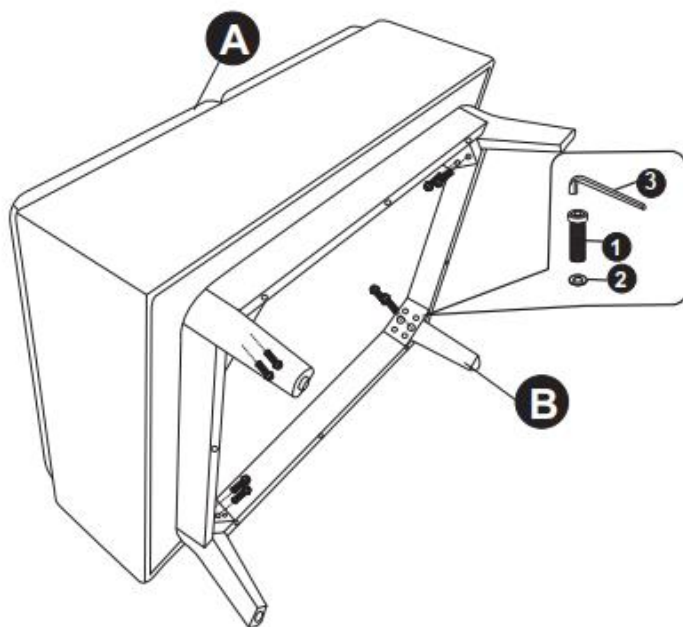

ALLEN KEY SCREW
M6 x 15 mm
QTY 8

2

WASHER
Ø 18 mm
QTY 8

3

ALLEN KEY
5 mm
QTY 1

Step 1

1. Place Ottoman (A) upside down on a flat, smooth surface.
2. Attach Feet (B) using Allen Key Screws (1) and Washers (2).
3. Use Allen Key (3) to tighten.