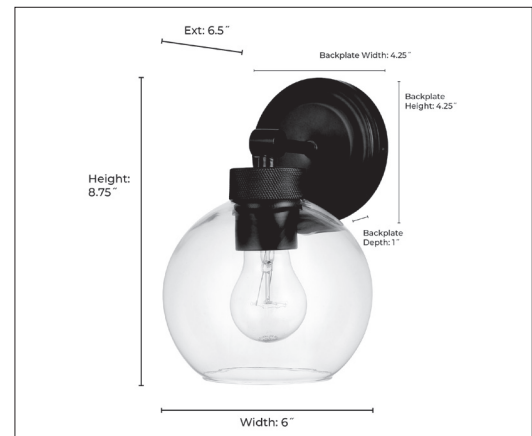

99101 VB

Millennium Lighting
105 Declaration Drive
McDonough, GA 30253
www.millenniumlighting.com