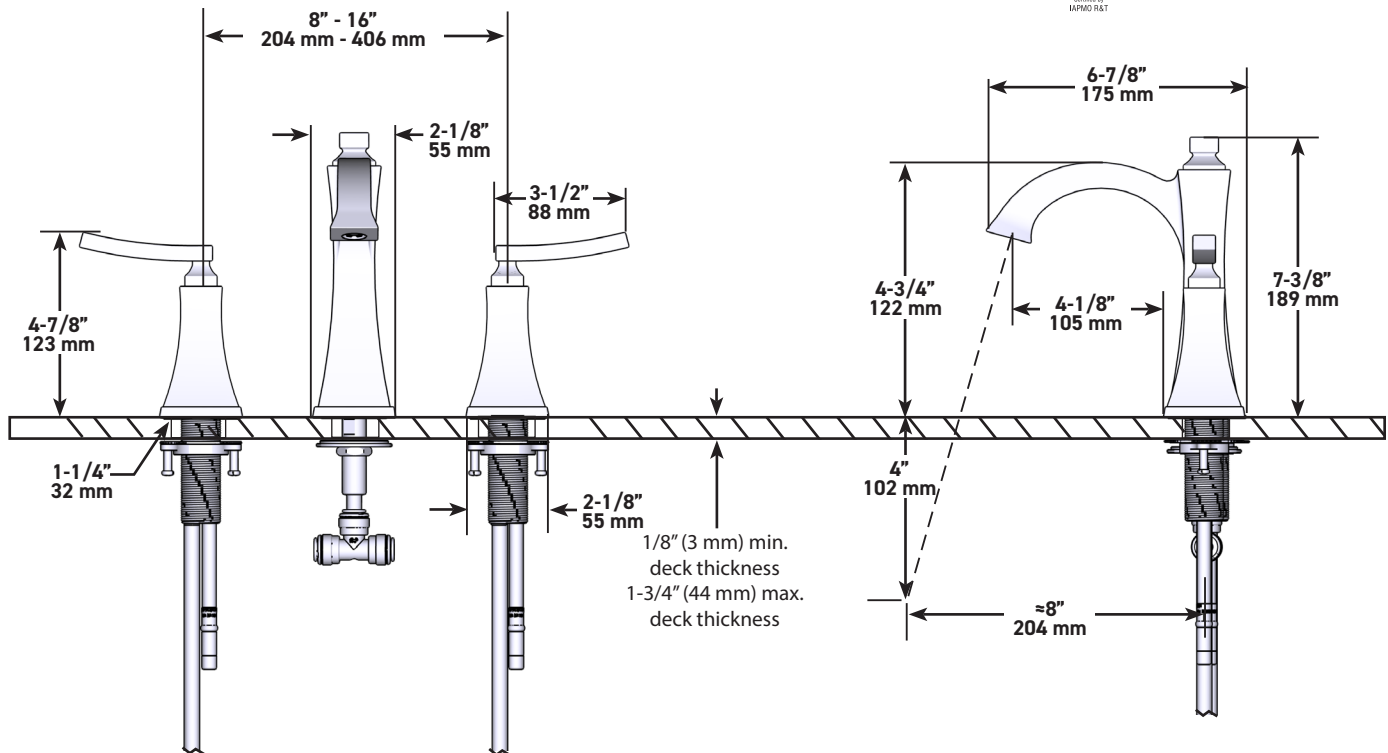

U.S.A.
HOUSEOFROHL.COM
1-800-777-9762

QUEBEC / MARITIMES / WESTERN CANADA
QUÉBEC / MARITIMES / OUEST CANADIEN
QUEBEC / MARITIMOS / CANADA OCCIDENTAL
HOUSEOFROHL.CA
1-866-473-8442

ONTARIO
HOUSEOFROHL.CA
1-888-287-5354

A DISTINCTIVE MEMBER OF THE HOUSE OF ROHL
UN MEMBRE DISTINCTIF DE HOUSE OF ROHL
MIEMBRO DISTINTIVO DE LA FAMILIA HOUSE OF ROHL