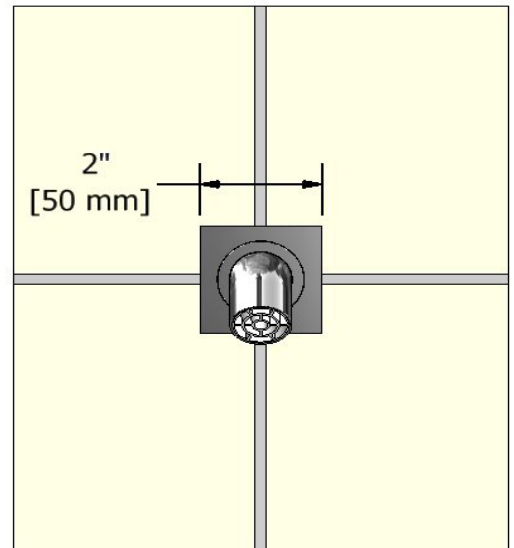

Sizes, models and finishes may differ from thoses presented.

Warranty

This **Riobel Inc.** product you have purchased carries a Limited Lifetime Warranty on the chrome, PVD finish, blacks and all working parts and is guaranteed from the initial purchase date against all manufacturing defects. All other finishes, including plastic components, are guaranteed for one year. All electric and/or electronic parts are covered by a 5-year limited warranty.

Customer Service

Ontario, West Canada : 888-287-5354 Quebec, Maritimes, United States : 866-473-8442

2020.11.24