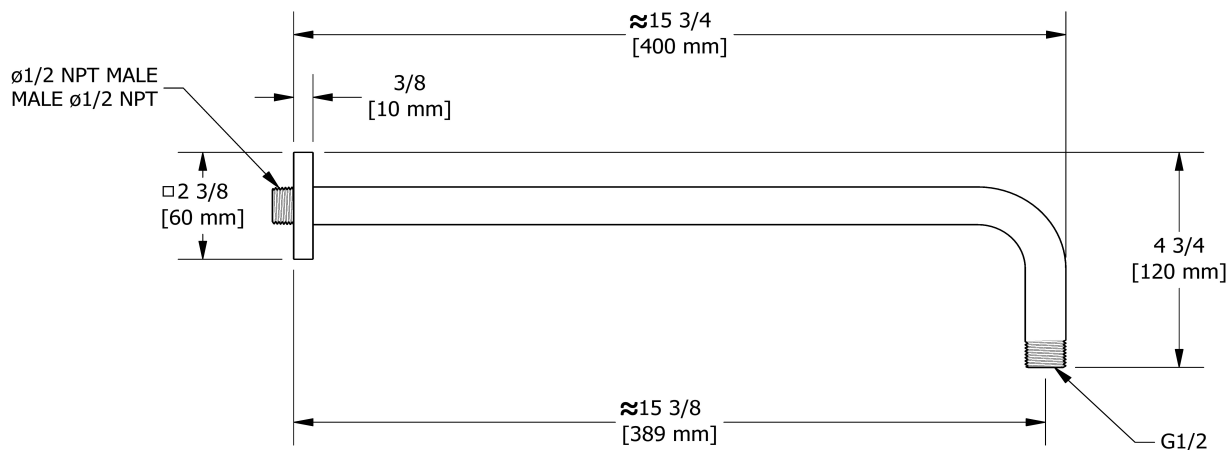

Sizes, models and finishes may differ from those presented.

Warranty

This **Riobel Inc.** product you have purchased carries a Limited Lifetime Warranty on the chrome, PVD finish, blacks and all working parts and is guaranteed from the initial purchase date against all manufacturing defects. All other finishes, including plastic components, are guaranteed for one year. All electric and/or electronic parts are covered by a 5-year limited warranty.

Customer Service

Ontario, West Canada : 888-287-5354 Quebec, Maritimes, United States : 866-473-8442