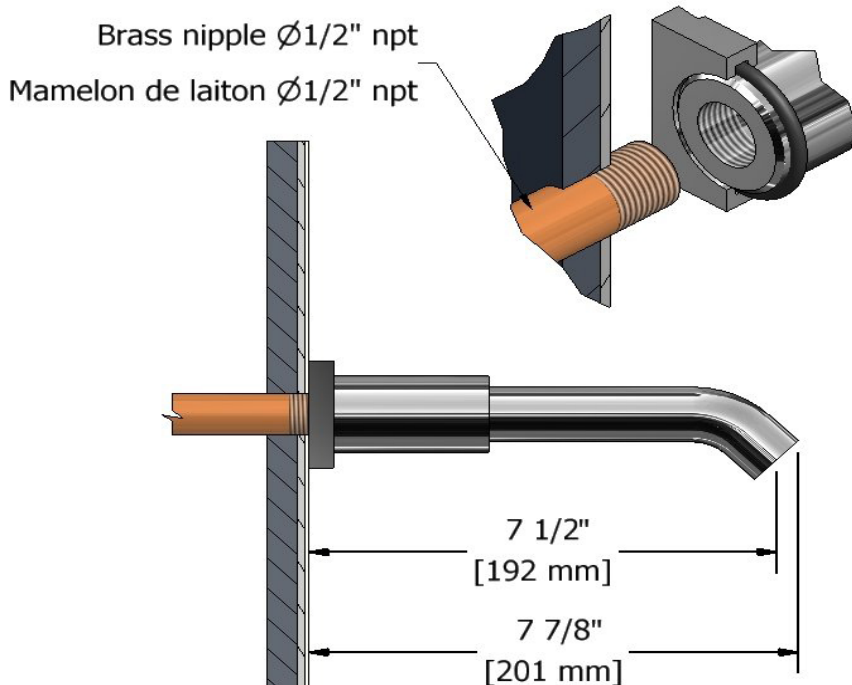

Sizes, models and finishes may differ from thoses presented.

Warranty

This **Riobel Inc.** product you have purchased carries a Limited Lifetime Warranty on the chrome, PVD finish, blacks and all working parts and is guaranteed from the initial purchase date against all manufacturing defects. All other finishes, including plastic components, are guaranteed for one year. All electric and/or electronic parts are covered by a 5-year limited warranty.

Customer Service

Ontario, West Canada : 888-287-5354 Quebec, Maritimes, United States : 866-473-8442

2020.11.24