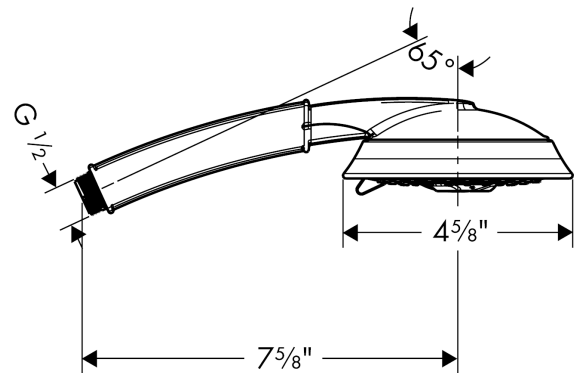

**Raindance Classic
Handshower 100 3-Jet, 2.5 GPM**

Finishes : **rubbed bronze** Part no. : **28548921**

Description

Features

- Continuous spray mode adjustment
- 65 no-clog spray channels
- Spray modes: RainAir, BalanceAir, Whirl
- Flow: 2.5 GPM (9.5 L/Min)
- Gray spray disc

Item details

List Price \$ 268.00

Technology

Compliance

Product image

Scale drawing

Raindance Classic
Handshower 100 3-Jet, 2.5 GPM
Finishes : **rubbed bronze** Part no. : **28548921**

Exploded drawing

Year of production: >06/09

Raindance Classic
Handshower 100 3-Jet, 2.5 GPM
 Finishes : **rubbed bronze** Part no. : **28548921**

Spare parts list

Year of production: >06/09

Pos.	Description	Part no.	Price	PU
1	filter packing	94246000	-	1