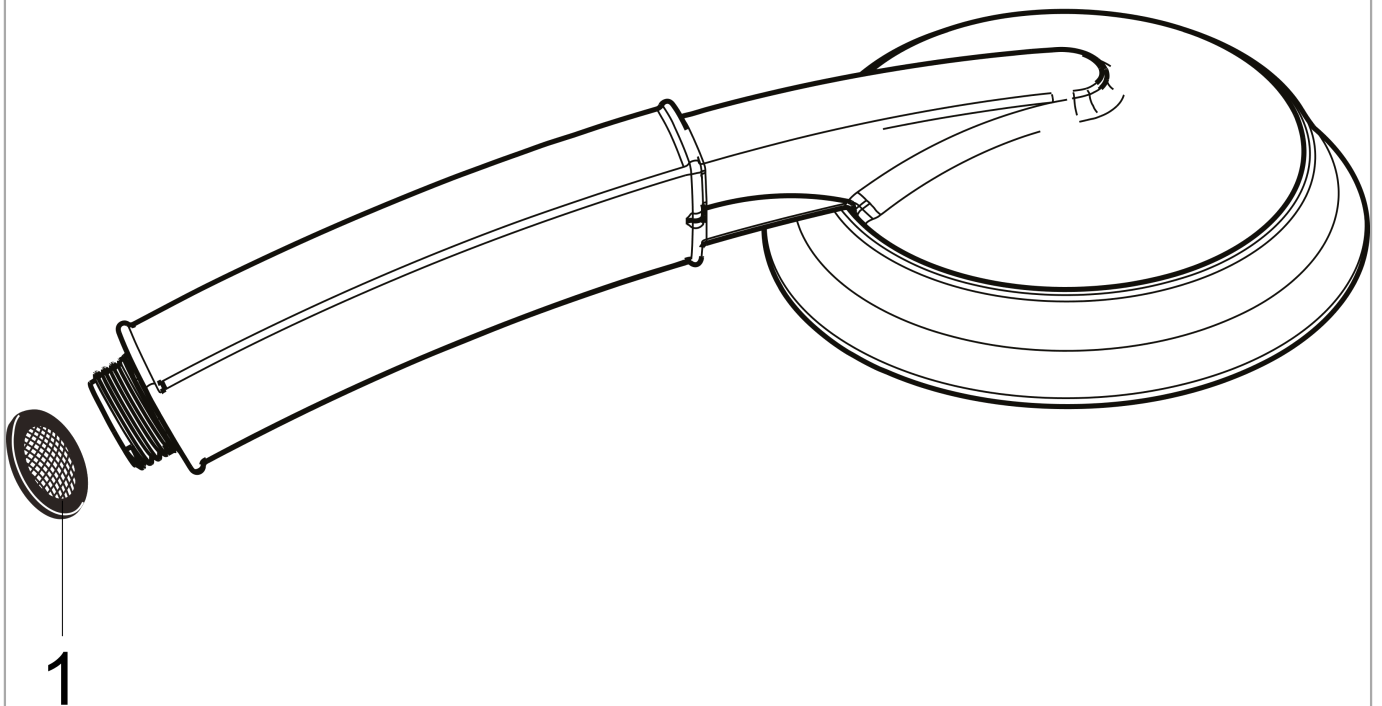

**Raindance Classic
Handshower 100 3-Jet, 2.5 GPM**

Finishes : **rubbed bronze** Part no. : **28548921**

Description

Features

- Continuous spray mode adjustment
- 65 no-clog spray channels
- Spray modes: RainAir, BalanceAir, Whirl
- Flow: 2.5 GPM (9.5 L/Min)
- Gray spray disc

Item details

List Price \$ 268.00

Technology

Compliance

Product image

Scale drawing

Raindance Classic
Handshower 100 3-Jet, 2.5 GPM
Finishes : **rubbed bronze** Part no. : **28548921**

Exploded drawing

Year of production: >06/09

Raindance Classic
Handshower 100 3-Jet, 2.5 GPM
 Finishes : **rubbed bronze** Part no. : **28548921**

Spare parts list

Year of production: >06/09

Pos.	Description	Part no.	Price	PU
1	filter packing	94246000	-	1