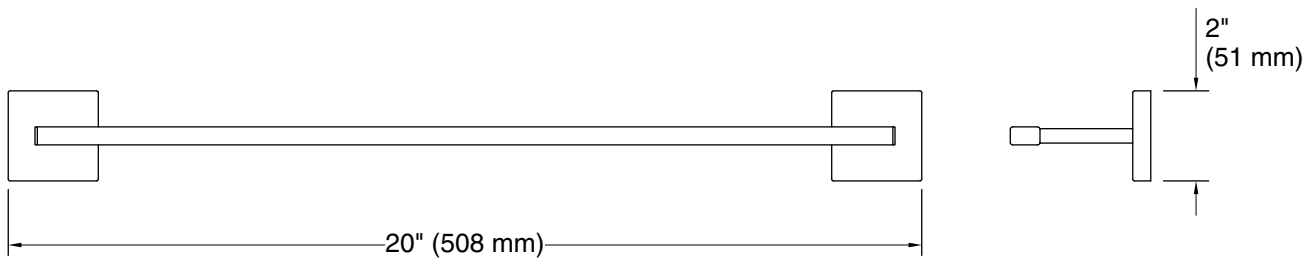

Technical Information

All product dimensions are nominal.

Material: Zinc, Stainless Steel

Notes

Install this product according to the installation instructions.

CAUTION: Risk of personal injury. Do not install these products in any area where they are likely to be used inadvertently as a grab bar or support bar. These products are not designed or intended for use as a grab bar or support bar.