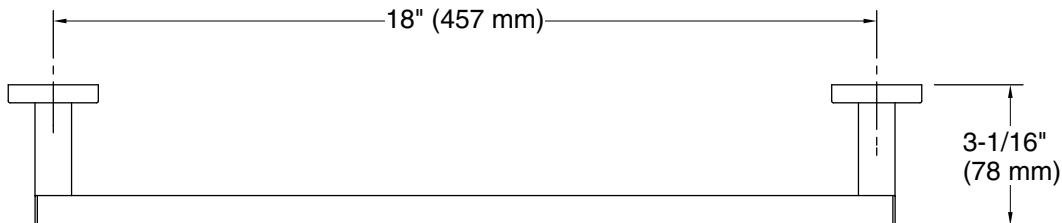

Technical Information

All product dimensions are nominal.

Material: Zinc, Stainless Steel

Notes

Install this product according to the installation instructions.

CAUTION: Risk of personal injury. Do not install these products in any area where they are likely to be used inadvertently as a grab bar or support bar. These products are not designed or intended for use as a grab bar or support bar.