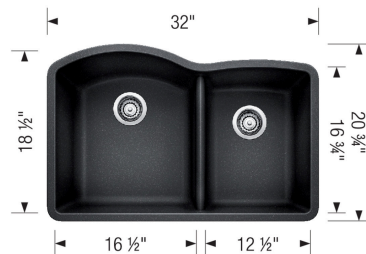

Sink Specifications

Color	SKU
Biscuit	440181
Café	440177
Metallic Gray	440178
Anthracite	440179
White	440180
Truffle	441284
Cinder	441469
Concrete Gray	442745
Coal Black	442909

DIAMOND 1³/₄ SILGRANIT

Design and Planning Tips

- Min cabinet size: 36 in
- Bowl depth: 9,5 in (240.0 mm)

What is included:

Installation instructions

Cut-out template

Limited Lifetime Warranty

Undermount installation only

Minimum cabinet size: 36"

Cut-out Dimensions:

Cut-out Length: 29.87"

Cut-out Width: 19.35"

Cut-out Below Counter Depth: 10.29"

Left Sink Bowl Dimensions:

Sink Bowl Length (left-to-right): 16.63"

Sink Bowl Width (front-to-back): 18.88"

Sink Bowl Depth: 9.5"

Right Sink Bowl Dimensions:

Sink Bowl Length (left-to-right): 12.5"

Sink Bowl Width (front-to-back): 17"

Sink Bowl Depth: 8"

Drain hole compatible with 3.5" strainers or waste flanges

Codes/Standards: CSA B45.8-18/IAPMO Z403-2018