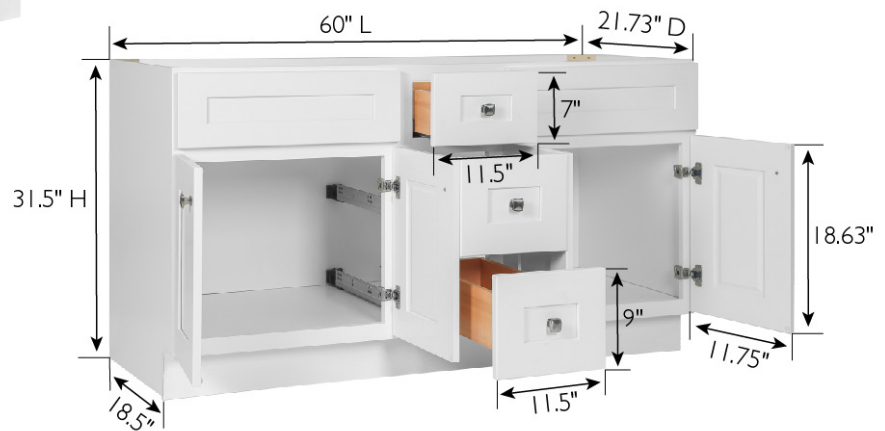

Brookings Shaker 4-Door, 3-Drawer Vanity Fully Assembled, 60x31.5x21, White

**FULLY
ASSEMBLED
VANITY**

SPECIFICATIONS

MATERIAL CONSTRUCTION:	Wood
ASSEMBLY REQUIRED:	No
ASSEMBLED DIMENSIONS:	31.5" H x 60" L x 21" D
ASSEMBLED WEIGHT:	95.48 lbs.
HINGE STYLE:	Soft Close
DOOR STYLE:	4 Shaker Doors
DOOR MATERIAL:	HDF
DRAWER STYLE:	3 Drawers
DRAWER MATERIAL:	Solid Wood
GLIDE STYLE:	Soft Close
FAKE DWR STYLE:	N/A
DWR 1 DIMENSIONS:	7" H x 11.5" L x 20.98" D
DWR 2-3 DIMENSIONS:	9" H x 11.5" L x 20.98" D
DWR CONSTRUCTION:	Dove Tail
FACE FRAME MATERIAL:	Solid Wood
SIDES MATERIAL:	Plywood
BOTTOM MATERIAL:	Plywood

FRAME STYLE:	Face Frame
FACE FRAME MATERIAL:	Solid Wood
SIDES MATERIAL:	Plywood
BOTTOM MATERIAL:	Plywood
TOE KICK INSET WIDTH:	4.5"
BACK PANEL MATERIAL:	Plywood
BACK BRACE MATERIAL:	Solid Wood

WARRANTY:	1-Year limited warranty
TITLE IV COMPLIANT:	Yes
PROP 65 HARMFUL MATERIAL:	Formaldehyde