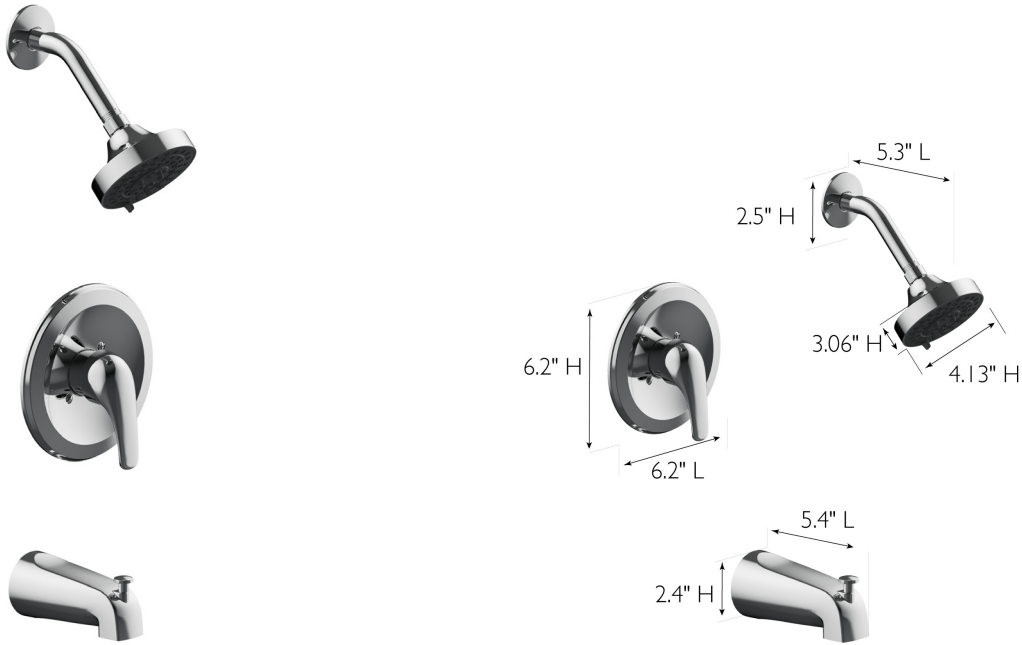

# Middleton II Bath and Shower Trim with Valve

## Polished Chrome

### SPECIFICATIONS

MATERIAL:	Zinc/Brass	WEIGHT:	3.36 lbs.
HANDLE MATERIAL:	Zinc	PVD FINISH:	Yes
CARTRIDGE MATERIAL:	Ceramic	ESCUTCHEON INCLUDED:	Yes
WATERWAY MATERIAL:	Hybrid	VALVE INCLUDED:	Yes
VALVE MATERIAL:	Brass	PRESSURE BALANCED VALVE:	Yes
FLOW RATE:	1.8 GPM	SHOWER HEAD FUNCTIONS (QTY):	3
LOW FLOW:	Yes	SHOWER HEAD NOZZLE TYPE:	Raised
HANDLES CONFIGURATION:	Single Handle	SHOWER HEAD SHAPE:	Round
QUICK ATTACH INCLUDED:	No	SHOWER HEAD PUSH BUTTON:	No
DIMENSIONS FOR SHOWER ARM:	2.5" H x 5.3" L	TUB SPOUT DIVERTER INCLUDED:	Yes
DIMENSIONS FOR SHOWER HEAD:	3.06" H x 4.13" L		
DIMENSIONS FOR TRIM:	6.2" H x 6.2" L		
DIMENSIONS FOR SPOUT:	2.4" H x 5.4" L		