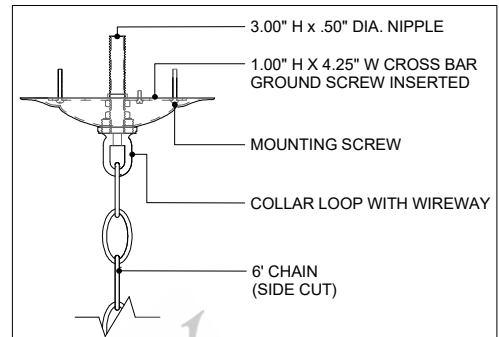

33.00" DIA. BODY

5.75" DIA. CANOPY

1.00" H X 4.25" W
CROSS BAR

TOP VIEW

3.00" H x .50" DIA. NIPPLE

1.00" H X 4.25" W CROSS BAR
GROUND SCREW INSERTED

MOUNTING SCREW

COLLAR LOOP WITH WIREWAY

6' CHAIN
(SIDE CUT)

CANOPY DETAIL

ADJUSTABLE

FIXED

2.50"

99.00"
MAX HT.

31.00"
MIN. HT.

24.50"