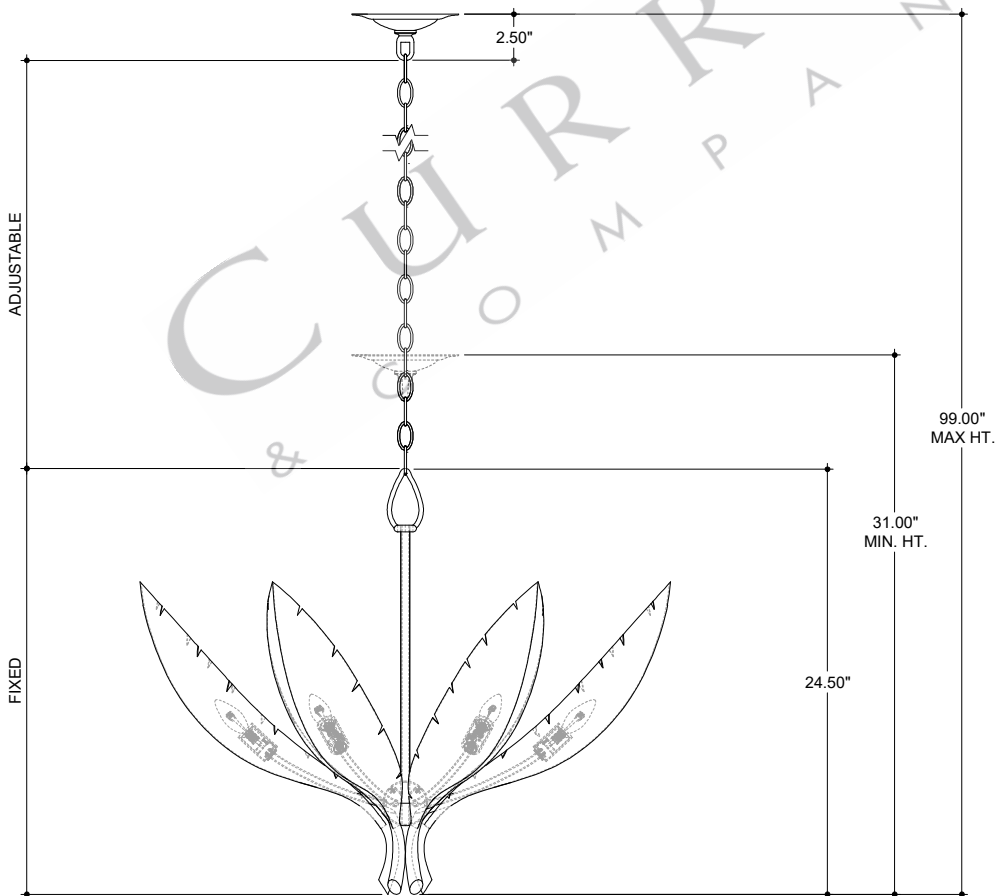

33.00" DIA. BODY

5.75" DIA. CANOPY

1.00" H X 4.25" W
CROSS BAR

TOP VIEW

3.00" H x .50" DIA. NIPPLE

1.00" H X 4.25" W CROSS BAR
GROUND SCREW INSERTED

MOUNTING SCREW

COLLAR LOOP WITH WIREWAY

6' CHAIN
(SIDE CUT)

CANOPY DETAIL

ADJUSTABLE

FIXED

2.50"

99.00"
MAX HT.

31.00"
MIN. HT.

24.50"