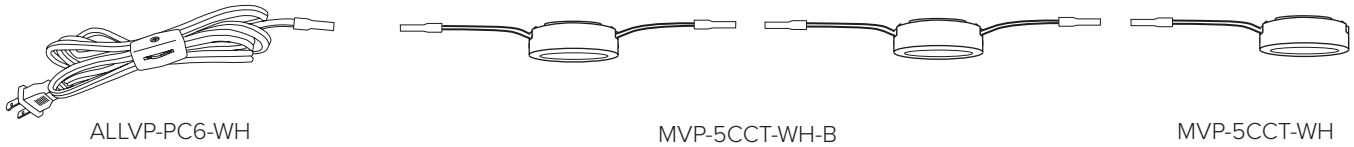

MVP 5CCT PUCK QUICK SPECS

VOLTAGE	120V AC
WATTAGE	4W
LUMENS	Up to 230Lm
CCT	5CCT (2700K 3000K 3500K 4000K 5000K)
CRI	90+
MAX RUN	20 pucks
DIMMING	10-100% (TRIAC ELV)
BEAM ANGLE	120°
MOUNTING	Surface or recessed
RATING	cETLus Listed, dry locations
RATED LIFE	35,000 Hours

*Minimum loads may apply. Per the NEC, switched wall outlets cannot be used with wall dimmers.

**Lumens listed based on 4000K CCT setting

PROJECT:
TYPE:
LOCATION:
CATALOG NUMBER:

MVP 5CCT QUICK DIMENSIONS

Single Puck Kits Include: (1) Puck with 6" lead wire, (1) 6' power cord with roll switch, Mounting screws

MVP 5CCT INSTALLATION RECOMMENDATION

Daisy Chain Installation

MVP 5CCT ACCESSORIES

PART NUMBER	DESCRIPTION
ALLVP-PC6	6ft Black 120V Power Cable + Plug w/ Inline Rotary Switch
ALLVP-PC6-WH	6ft White 120V Power Cable + Plug w/ Inline Rotary Switch
ALLVPEX12	1ft Black Linking cable; 18AWG wire with male/female connectors
ALLVPEX24	2ft Black Linking cable; 18AWG wire with male/female connectors
ALLVPEX12WH	1ft White Linking cable; 18AWG wire with male/female connectors
ALLVPEX24WH	2ft White Linking cable; 18AWG wire with male/female connectors