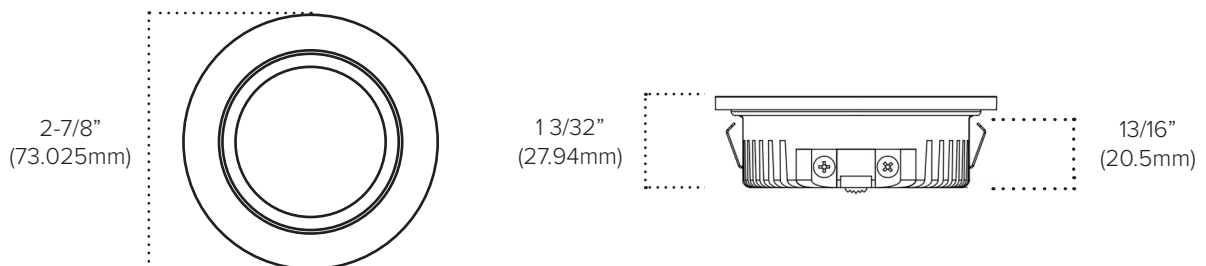

MVP 5CCT QUICK DIMENSIONS