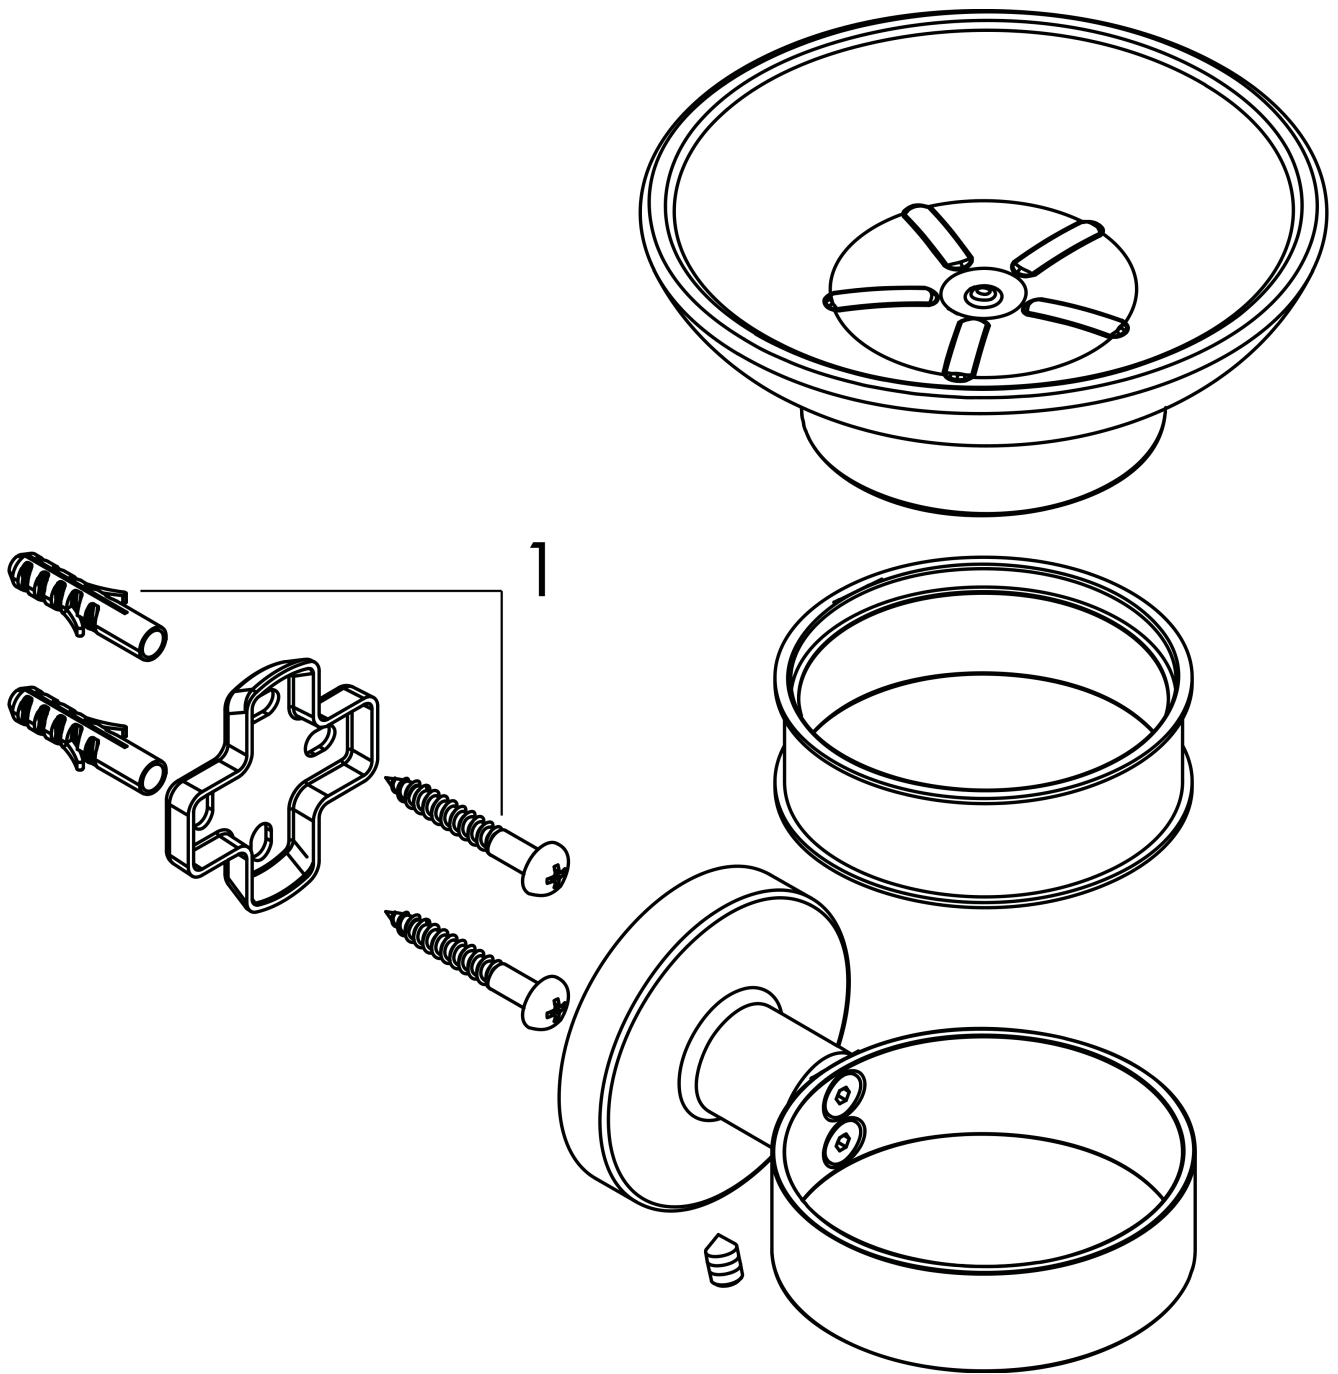

**Logis Universal  
Soap Dish**

Finishes : **chrome** Part no. : **41715000**

**Description**

**Features**

- Brass, Glass
- Wall-mounted
- Metal holder

**Item details**

List Price \$ 40.00

**Product image**

**Scale drawing**

**Logis Universal  
Soap Dish**

Finishes : **chrome**    Part no. : **41715000**

**Exploded drawing**

Year of production: >04/18

**Logis Universal  
Soap Dish**

Finishes : **chrome**    Part no. : **41715000**

**Spare parts list**

Year of production: >**04/18**

<b>Pos.</b>	<b>Description</b>	<b>Part no.</b>	<b>Price</b>	<b>PU</b>
1	mounting set	40915000	-	1