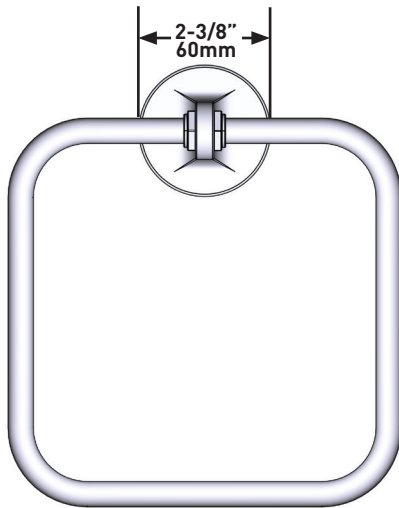

## SPECIFICATIONS

**Modelle™**  
Towel Ring

**MODELS:** MD25WTR

**For warranty or additional information, contact:**

U.S.A.  
[houseofrohl.com/support](http://houseofrohl.com/support)  
1-800-777-9762

QUEBEC / MARITIMES / WESTERN CANADA  
[houseofrohl.ca/support](http://houseofrohl.ca/support)  
1-866-473-8442