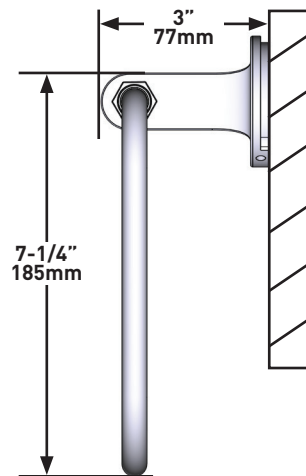

## SPECIFICATIONS

**Modelle™**  
Towel Ring

**MODELS:** MD25WTR

**For warranty or additional information, contact:**

U.S.A.  
[houseofrohl.com/support](http://houseofrohl.com/support)  
1-800-777-9762

QUEBEC / MARITIMES / WESTERN CANADA  
[houseofrohl.ca/support](http://houseofrohl.ca/support)  
1-866-473-8442