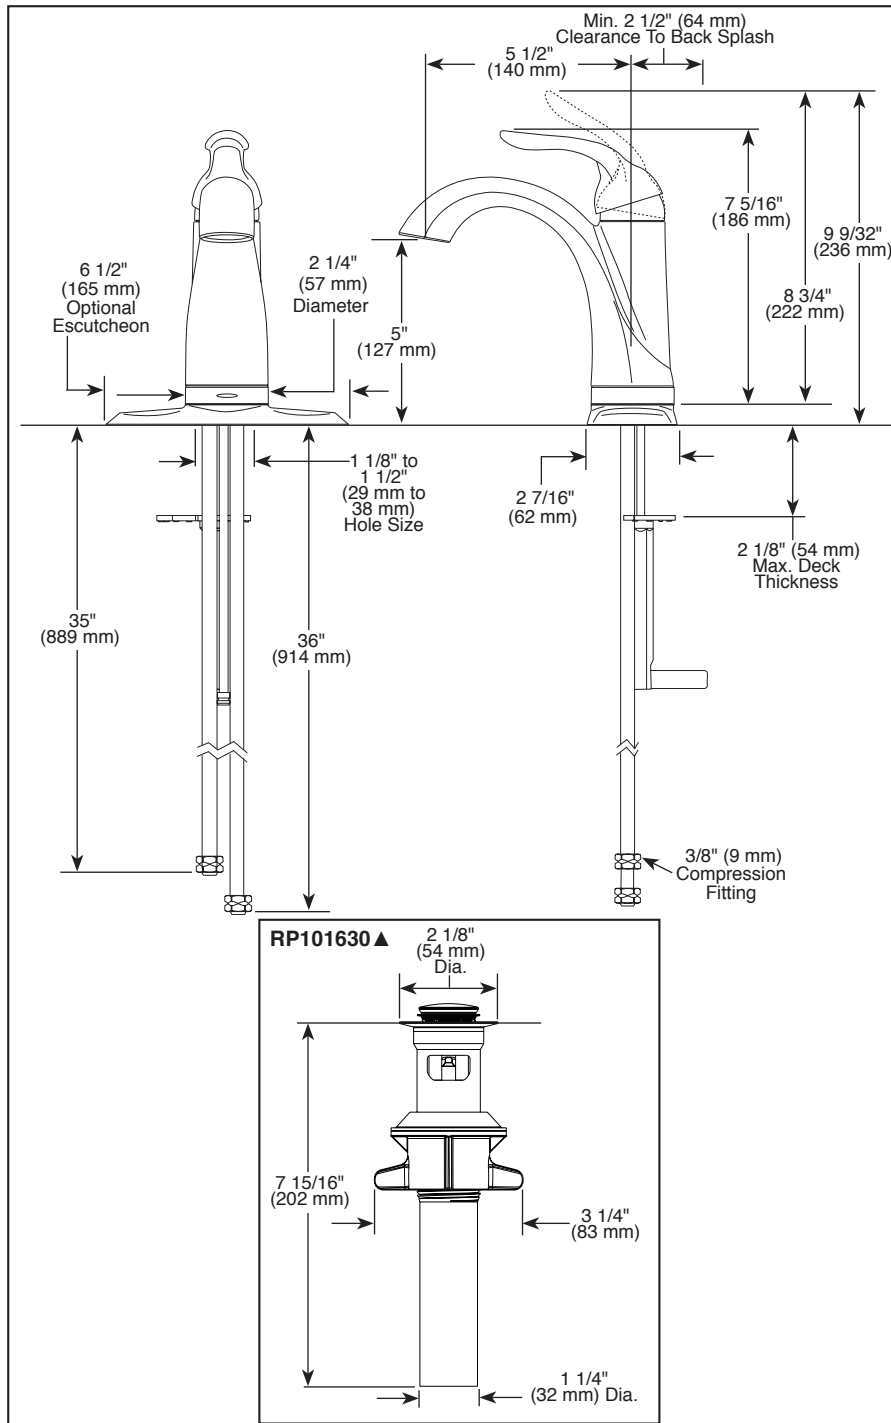

see what Delta can do™

BATHROOM FAUCET

- Lahara® Bath Collection
- Single Handle Deck Mount

Submitted Model No.: _____

Specific Features: _____

FEATURES:

- DIAMOND Seal® Technology
- Touch2O₂-xt™ Technology

STANDARD SPECIFICATIONS:

- Max. flow rate 1.2 gpm @ 60 psi, 4.5 L/min @ 414 kPa
- One or three hole mount (escutcheon optional, included)
- Diamond coated ceramic cartridge
- 1/4" O.D. straight, staggered PEX supply lines
- LED indicator light signals on-off, water temperature and when batteries run low
- Uses 6 AA (included) or 6 C (optional) batteries
- Metal push pop-up
- Optional red/blue indicator ring provided with model

COMPLIES WITH:

- ASME A112.18.1 / CSA B125.1
- ASME A112.18.2 / CSA B125.2
- Indicates compliance to ICC/ANSI A117.1
- EPA WaterSense®

▲ Designate Proper Finish Suffix

Delta reserves the right (1) to make changes in specifications and materials, and (2) to change or discontinue models, both without notice or obligation. Dimensions are for reference only. See current full-line price book or www.deltafaucet.com for finish options and product availability.

DSP-L-538T-DST Rev. J

Delta Faucet Company

55 E. 111th Street, Indianapolis, IN 46280
 350 South Edgeware Road, St. Thomas, ON N5P 4L1
 © 2023 Delta Faucet Company