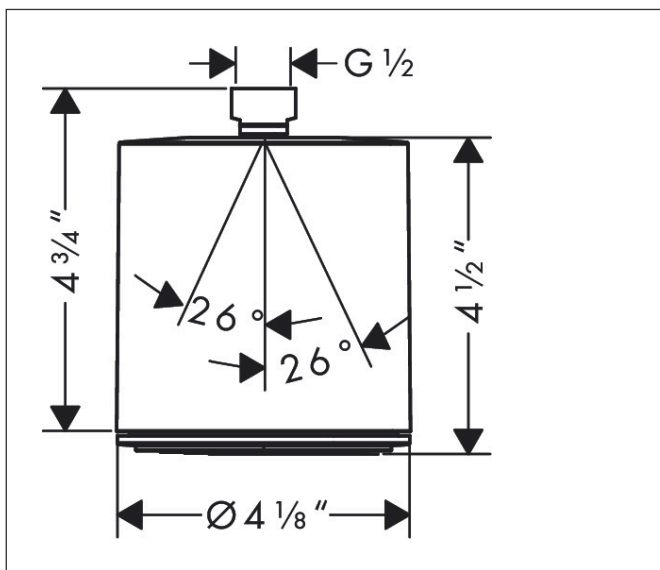

Drawing

Technology

Spray Types