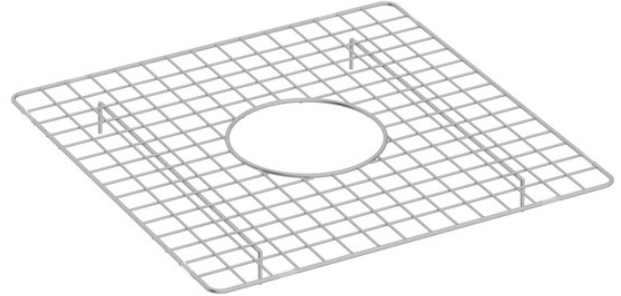

SPECIFICATIONS

DESCRIPTION

- Minimizes scratches and wear on the bottom of the sink by creating a raised working surface
- Price includes one grid

WARRANTY

- Most products or parts carry "Limited Warranties" against manufacturing defects. For US customers please visit houseofrohl.com/support and for Canadian customers please visit houseofrohl.ca/support for complete product and finish warranty.

Wire Sink Grid for MS3518 Kitchen Sink

MODEL: WSGMS3518