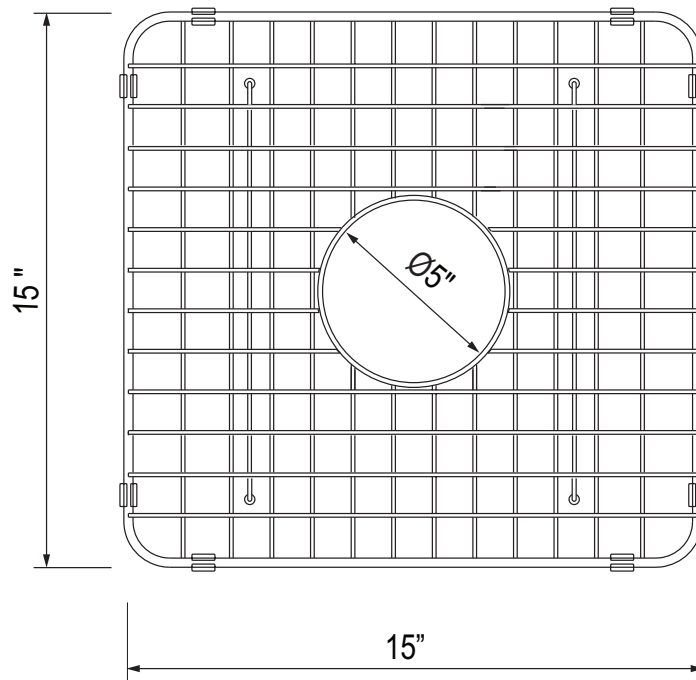

For warranty or additional information, contact:

U.S.A.
houseofrohl.com/support
1-800-777-9762

QUEBEC / MARITIMES / WESTERN CANADA
QUÉBEC / MARITIMES / OUEST CANADIEN
QUEBEC / MARITIMOS / CANADA OCCIDENTAL
houseofrohl.ca/support
1-866-473-8442

ONTARIO
houseofrohl.ca/support
1-800-287-5354