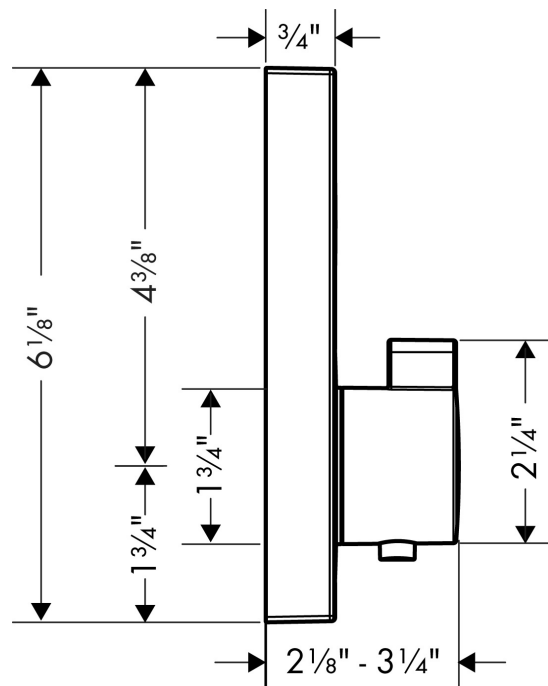

Brand	hansgrohe
Art. Name	ShowerSelect Thermostatic Trim for 1 Function, Square
Art. Nr.	15762671
Surface	matte black
Pos.	1

Product Picture

Custom finish

Certificates/approvals

Drawing

Technology

Features

- Select push-button on/off control for 1 outlet
- Flow: 7.0 GPM (26.5 L/Min)
- Thermostatic cartridge, Start/stop cartridge
- Anti-scald 100° safety stop
- Optimized for water-efficient shower products
- Thermostat is delivered with On/Off button