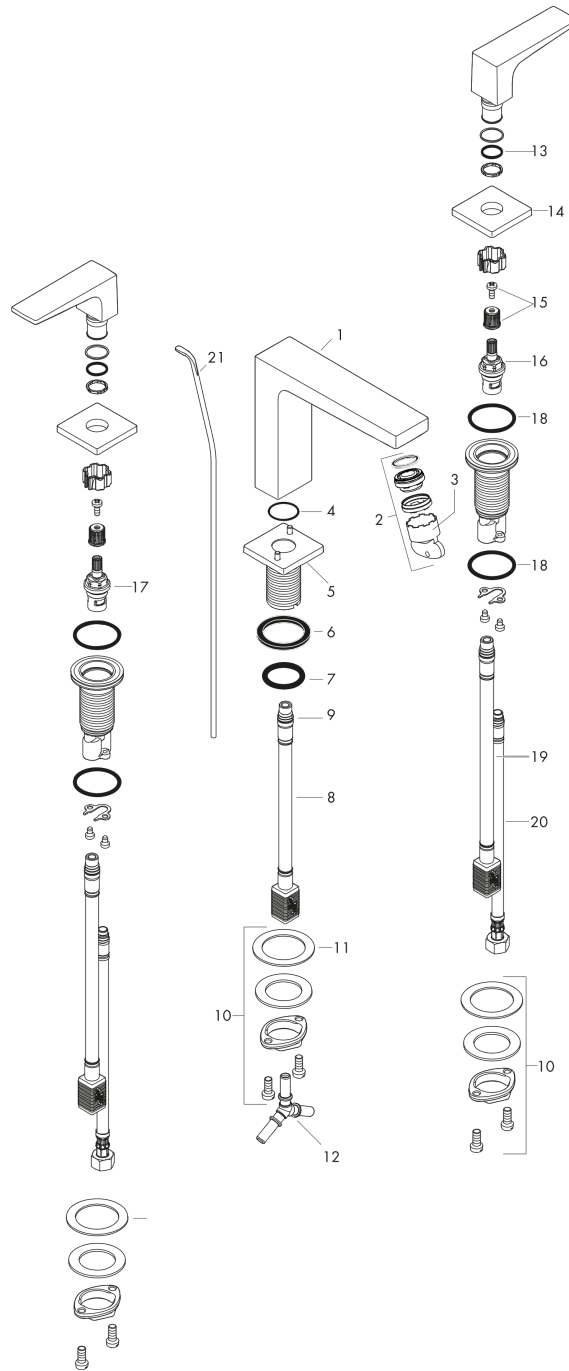

**Metropol**

**Widespread Faucet 110 with Lever Handles and Pop-Up Drain, 1.2 GPM**

Finishes : **chrome** Part no. : **32516001**

**Exploded drawing**

Year of production: >01/18

### Widespread Faucet 110 with Lever Handles and Pop-Up Drain, 1.2 GPM

Finishes : **chrome** Part no. : **32516001**

#### Spare parts list

Year of production: >01/18

Pos.	Description	Part no.	Price	PU
1	spout 110 mm	93021000	-	1
2	aerator M24x1 (4,5 l/min)	93202000	-	1
3	service tool	95661000	-	1
4	O-ring 21x1,5	98219000	-	1
5	flat seal	98749000	-	1
6	O-ring 26x4	92191000	-	1
7	connection hose 200 mm M10x1	92913000	-	1
8	O-ring 8x1,75	97827000	-	1
9	fixing set (Ø 28)	92909000	-	1
10	hose connection angel	92905000	-	1
11	O-Ring 14x1,5	98201000	-	1
12	handle fixing set	98932000	-	1
13	shut off unit right closing	98817001	-	1
14	shut off unit left closing	95366001	-	1
15	O-ring 33x2,5	92907000	-	1
16	connection hose 400 mm M10x1	92914000	-	1
17	connection hose 18½" M8x0,75 3/8"	96321001	-	1
18	lever collar	97548000	-	1
19	pull rod	96657000	-	1
20	escutcheon for spout	92906000	-	1
21	escutcheon	92915000	-	1
a	pop up waste	88509000	-	1
b	handle for hot water	92916000	-	1
c	handle for cold water	92917000	-	1