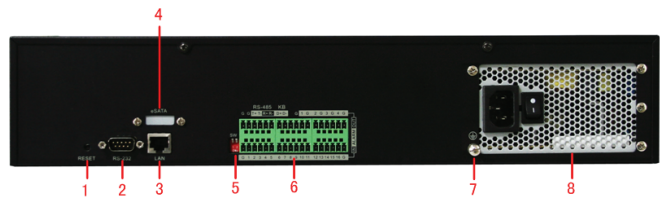

# DS-9508/9516NI-S Network Video Recorder

## Key Features

- Supports Hikvision and third party IP cameras for network storage
- Recording storage configurable for each channel
- Scheduled and events recording configurable for each camera
- Search of recorded files by event type
- HDD management in groups

- ① RESET
- ② RS-232 Serial Interface
- ③ LAN (10/100/1000Mbps Self-adaptive UTP Ethernet interface)
- ④ eSATA Backup/Extended Storage Interface(optional)
- ⑤ RS-485 Matched Resistance Switch
- ⑥ RS-485 Serial Interface, ALARM IN, ALARM OUT
- ⑦ GND
- ⑧ 100~240VAC Power Input

## Specifications

		DS-9508NI-S	DS-9516NI-S
Video/Audio Input	Video Input	Up to 8ch IP or 4ch 720P Megapixel or 2ch UXGA Megapixel	Up to 16ch IP or 8ch 720P Megapixel or 4ch UXGA Megapixel
Hard Disk	Sata Interface	4	8
	Capacity	Up to 2TB	
External Interface	Network interface	1, RJ45 10M/100M/1000M adaptive UTP Ethernet interface	
	Serial interface	1 RS-232, 1 RS-485 (for PTZ control), 1 RS-485 (for Keyboard)	
	USB interface	2, USB2.0	
	Alarm in	16	
	Alarm out	4	
Others	Power supply	100~240VAC, 47~63Hz	
	Consumption	≤50W (without hard disk or DVD-R/W)	
	Working temperature	0°C ~ 50°C	
	Working humidity	10% ~ 90%	
	Chassis	19" standard 1.5U Chassis	19" standard 2U Chassis
	Dimension	442mm(D)×371mm(W)×70mm(H)	442mm(D)×457mm(W)×88mm(H)