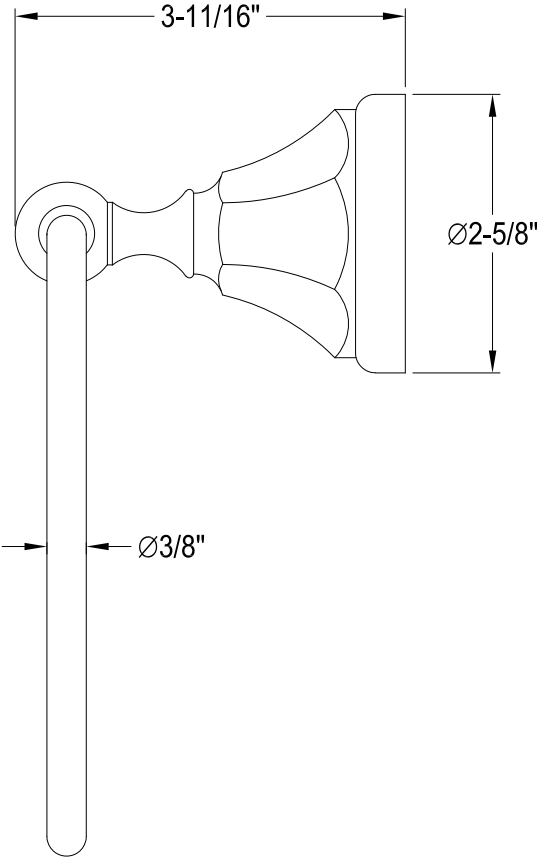

# BA4813C,PB,AB,ORB,SN,BK

24" Dual Towel Bar

# BA4814C,PB,AB,ORB,SN,BK

Towel Ring

# BA4818C,PB,AB,ORB,SN,BK

Toilet Paper Holder