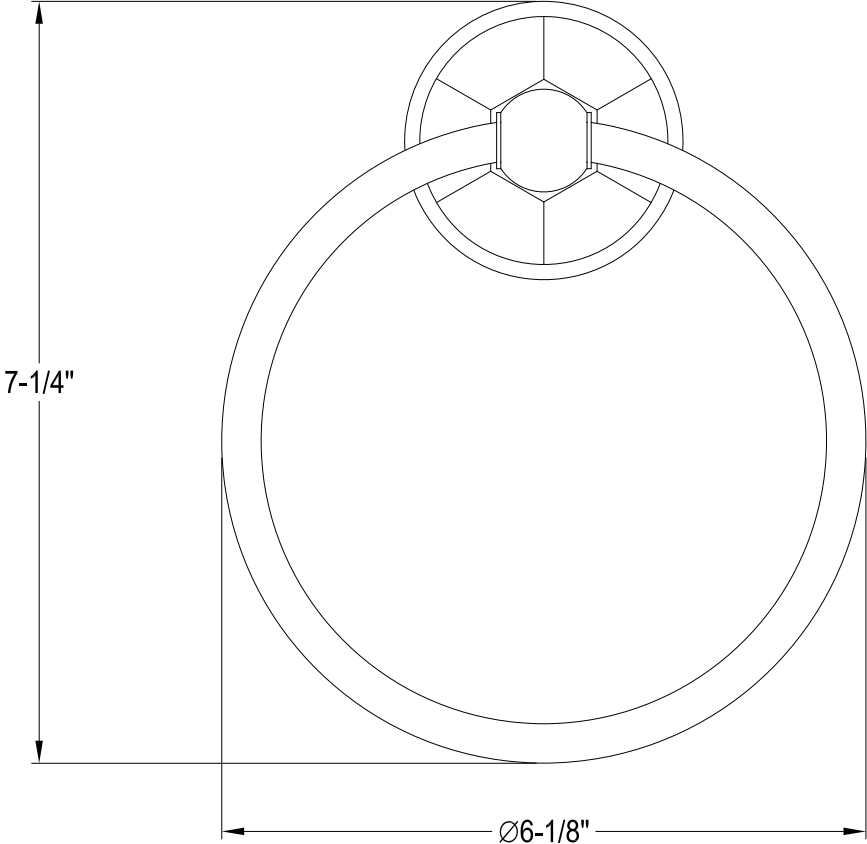

# BA4813C,PB,AB,ORB,SN,BK

24" Dual Towel Bar

# BA4814C,PB,AB,ORB,SN,BK

Towel Ring