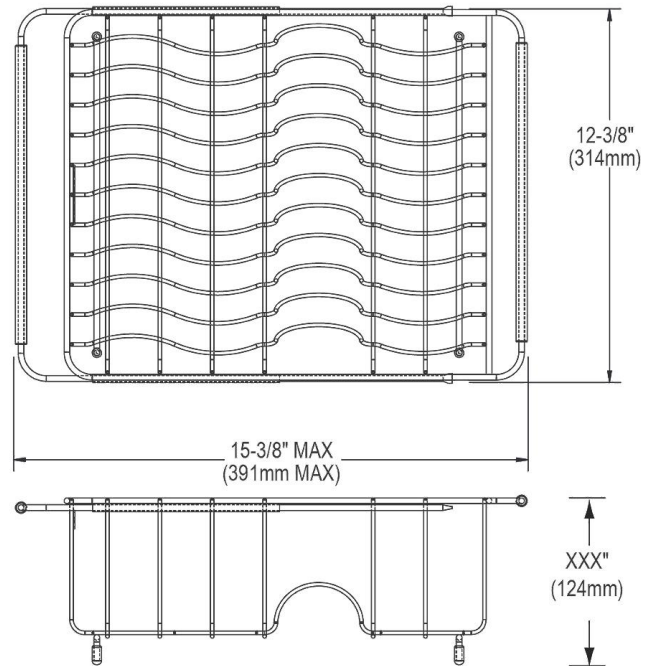

PART: _____ QTY: _____

PROJECT: _____

CONTACT: _____

DATE: _____

NOTES: _____

APPROVAL: _____

In keeping with our policy of continuing product improvement, Elkay reserves the right to change product specifications without notice. Please visit elkay.com for the most current version of Elkay product specification sheets. This specification describes an Elkay product with design, quality, and functional benefits to the user. When making a comparison of other producers' offerings, be certain these features are not overlooked.