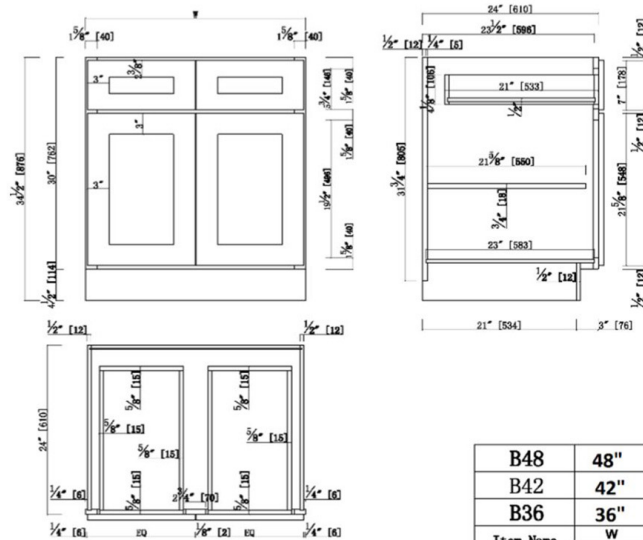

Brookings Fully Assembled Shaker Base Kitchen Cabinet 36x34.5x24

White

SPECIFICATIONS

MATERIAL CONSTRUCTION:	Wood
WOOD SPECIES:	Maple
ASSEMBLED DIMENSIONS:	34.5" H x 36" L x 24" D
ASSEMBLED WEIGHT:	102.4 lbs.
KITCHEN CABINET TYPE:	Base
MOUNTING TYPE:	Floor Mount
CONSTRUCTION TYPE:	Face Frame
HINGE STYLE:	Soft Close
DOOR STYLE:	2 HDF shaker doors
NUMBER OF DRAWERS:	2
DRAWER DIMENSIONS 1:	4.17" H x 21" L x 14.48" D
DRAWER DIMENSIONS 2:	4.17" H x 21" L x 14.48" D
DRAWER DIMENSIONS 3:	N/A
DWR BOX MATERIAL:	Solid Wood
DWR CONSTRUCTION:	Dove Tail
DWR GLIDE:	STD Easy Glide
FAKE DWR QTY:	0
FAKE DWR LOCATION:	N/A

NUMBER OF SHELVES:	1
SHELF STYLE:	Flat
ADJUSTIBLE SHELVES:	Yes
SHELF ADJUSTIBILITY INCREMENTS:	2.5"
SHELF DIMENSIONS:	34.5" W x 21.625" D
SHELF THICKNESS:	0.75"
SHELF MATERIAL:	Plywood
FACE FRAME MATERIAL:	Solid Maple
SIDES MATERIAL:	Plywood
BOTTOM MATERIAL:	Plywood
BACK PANEL MATERIAL:	Plywood
BACK BRACE MATERIAL:	Wood
TOE KICK INSET WIDTH:	3